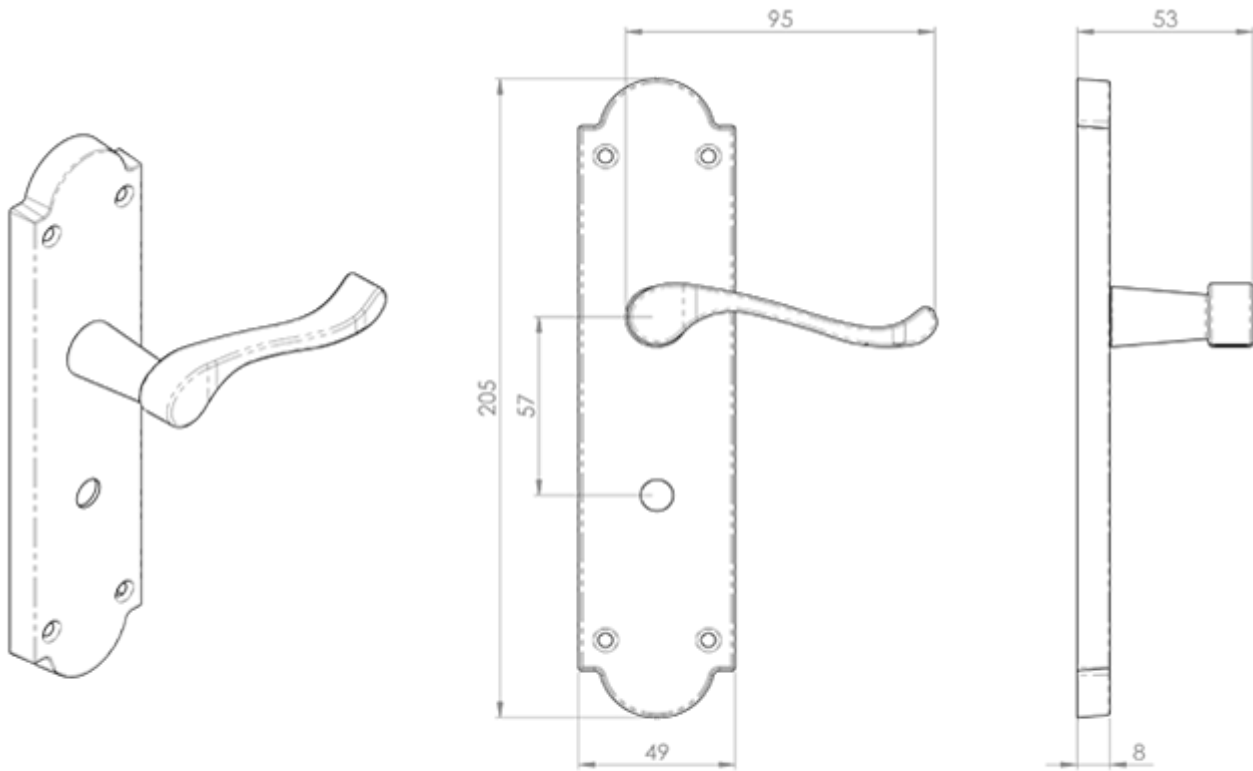

Victorian Scroll Lever on Shaped WC Backplate

Product Images

Description

Lever on bathroom backplate. A conventional Victorian style upturned handle on a shaped backplate, elegant and stylish. The back plate has a shouldered shape that gives a classical appearance, while the lever features a scroll style that is very easy to grip. The simplicity of the handle makes it versatile and suitable for many environments. Comes with a 10 year mechanical guarantee and is Fire door rated. Suitable for domestic use.

CARLISLE BRASS

M68WC

This drawing is the property of Carlisle Brass Limited, all design rights reserved

Specification

Additional Information

Short Description	Lever on Shaped WC Backplate
SKU	M68WC
Brands	Carlisle Brass
Finishes	Polished Brass
Options	Bathroom
Sizes	203mm x 48mm Backplate
Technical	4
Line Drawings	M68WC.PDF
Unit of Sale	Pair