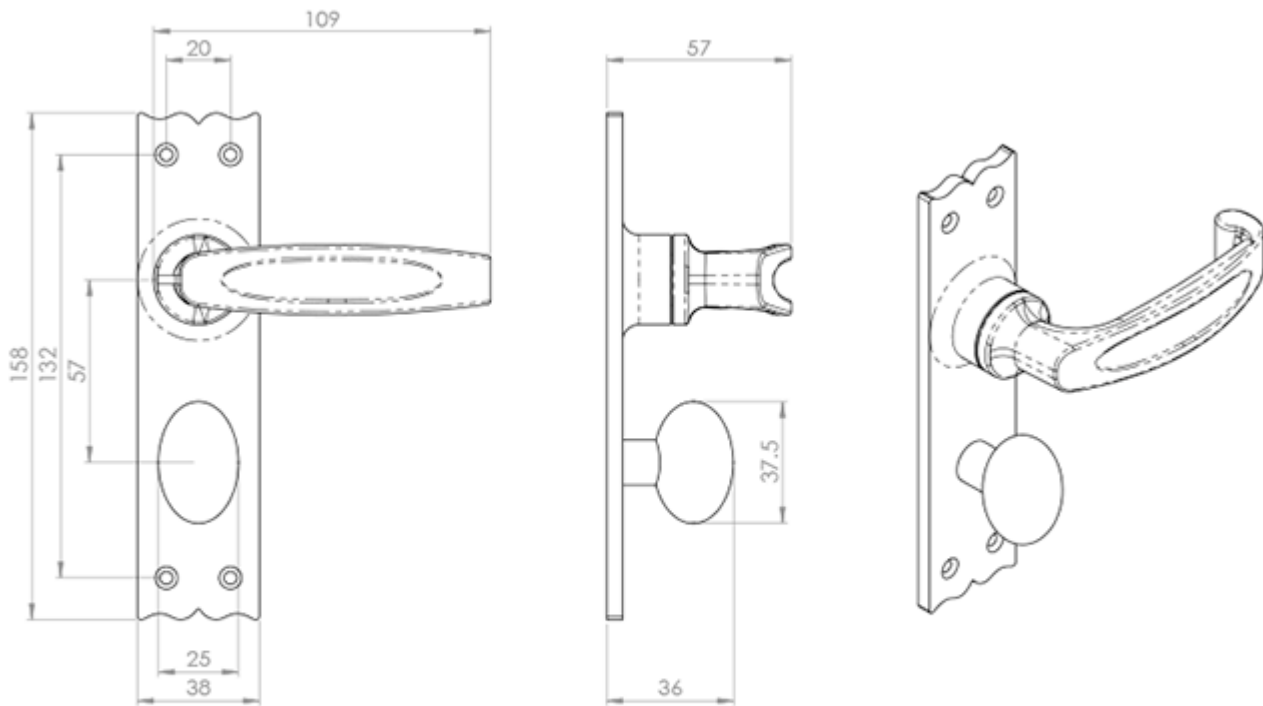

inward rounded end. The decorative backplate with undulating edging top and bottom give a softer traditional appearance to the door handle. Comes with a 10 year mechanical guarantee. Suitable for domestic use. Ludlow Black Antique is a traditional range of furniture with a powder coated Black finish.

[Click here for care instructions](#)

Technical Details

CARLISLE BRASS
LF5509

This drawing is the property of Carlisle Brass Limited, all design rights reserved

Specification