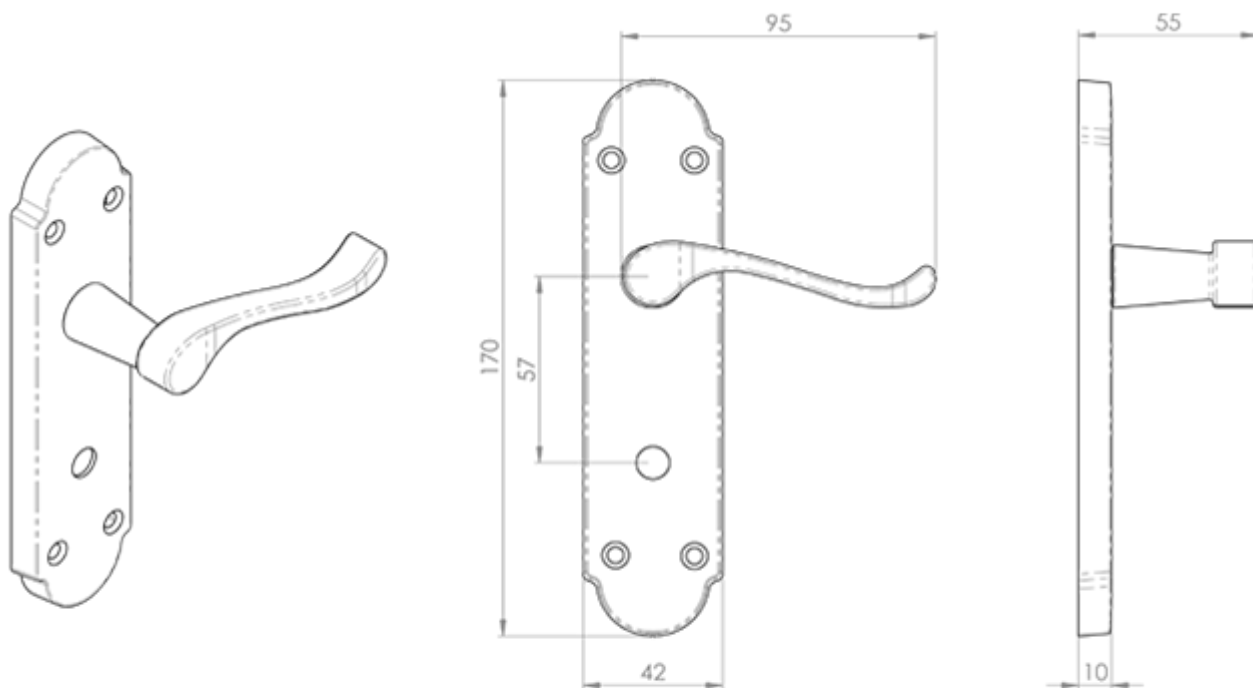

shouldered shape that gives a classical appearance, while the lever features a scroll style that is very easy to grip. Comes with a 10 year mechanical guarantee and is Fire door rated.

Technical Details

CARLISLE BRASS

DL168WC

This drawing is the property of Carlisle Brass Limited, all design rights reserved