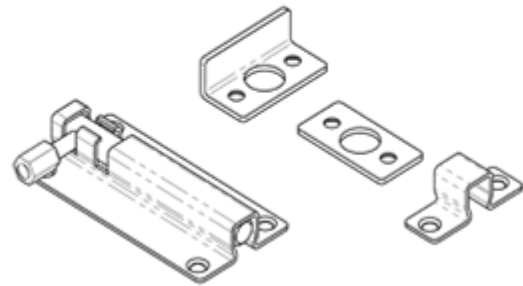

BBT1080

This drawing is the property of Carlisle Brass Limited, all design rights reserved