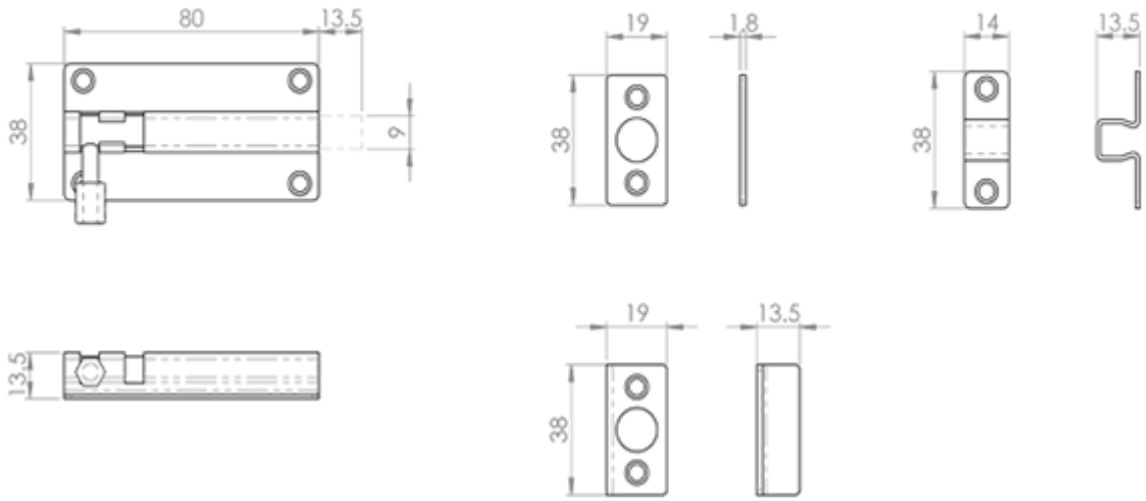

BBT1080

This drawing is the property of Carlisle Brass Limited, all design rights reserved