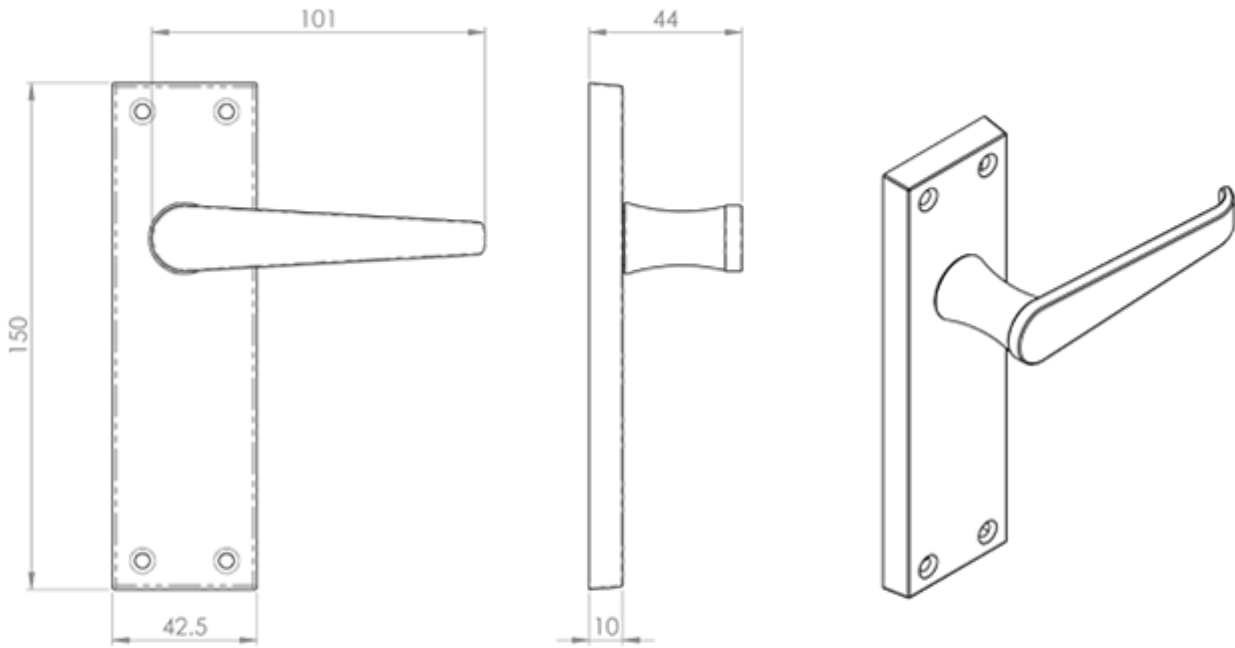

Victorian Lever on Sweedor Latch Backplate

Product Images

Description

Lever on Sweedor latch backplate. A traditional Victorian styled handle on a plain rectangular backplate. A straight shaped lever which curves round at the end for easy ergonomic use. The heavy pattern design ensures that it will last for many years despite constant use in busy settings such as offices or restaurants. Comes with a 10 year mechanical guarantee and is Fire door rated.

 CARLISLE BRASS

M30S

This drawing is the property of Carlisle Brass Limited, all design rights reserved

Specification

Additional Information

Short Description	Victorian Lever on Sweedor Latch Backplate
SKU	M30S
Brands	Carlisle Brass
Finishes	Polished Brass
Options	Latch
Sizes	150mm x 42.5mm Backplate
Technical	4
Line Drawings	M30S.PDF
Unit of Sale	Pair