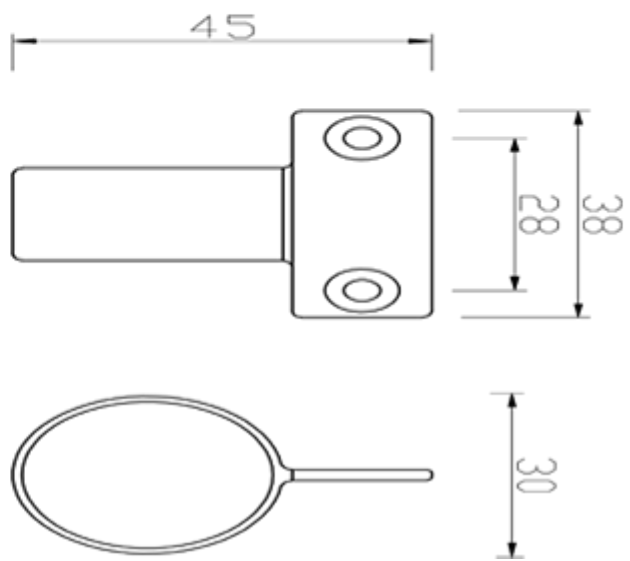

### Description

---

Vertical fix ring sash lift is a necessary fitting for a sliding sash window in order to open the bottom sash. Two lifts would be fitted, one on either side of

the window, in order to open the window with both hands.

## Technical Details

---

Scale: 1:1 @ A4

## Additional Information

---

Short Description	Ring Sash Lift
SKU	AA42R1
Barcode	5050245103825
Brands	Carlisle Brass
Finishes	Polished Brass
Options	Vertical Fix
Sizes	44mm x 12mm
Technical	4
Line Drawings	AA42RI.PDF
Unit of Sale	Each