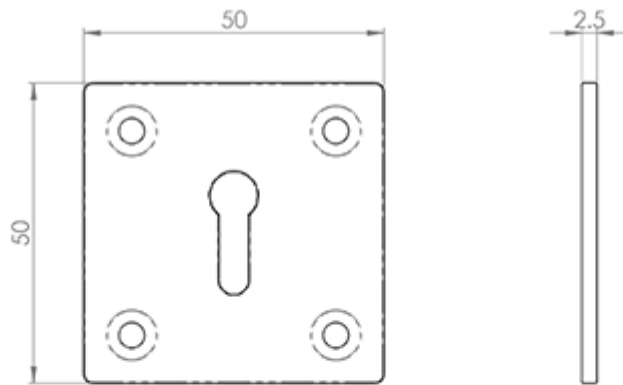

Square Standard Profile Escutcheon

Product Images

Description

A standard lock profile escutcheon on a thin square plate. The plate has a screw hole in each of its radiused corners providing a secure fitting.

[Click here for care instructions](#)

Technical Details

© CARLISLE BRASS

AA4

This drawing is the property of Carlisle Brass Limited, all design rights reserved

Specification

Additional Information

Short Description	Square Standard Profile Escutcheon
SKU	AA4
Brands	Carlisle Brass
Finishes	Polished Brass
Options	Square Standard Profile
Sizes	50mm x 50mm
Technical	4
Line Drawings	AA4.PDF
Unit of Sale	Each