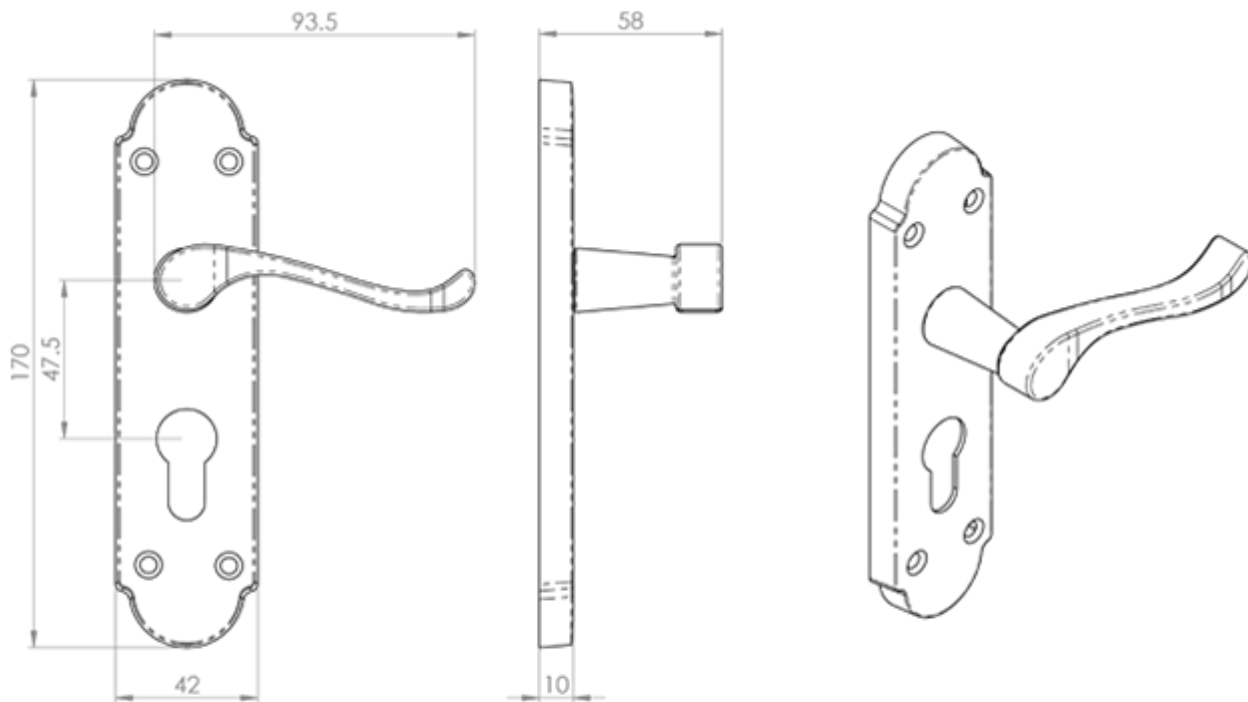

Oakley Lever on Euro Lock Backplate

Product Images

Description

Lever on lock backplate. Euro profile 47.5mm c/c. A conventional Victorian style upturned handle on a shaped backplate, elegant and versatile. The back

plate has an shouldered shape that gives a classical appearance, while the lever features a scroll style that is very easy to grip. Comes with a 10 year mechanical guarantee and is Fire door rated.

Technical Details

 CARLISLE BRASS

DL168Y

This drawing is the property of Carlisle Brass Limited, all design rights reserved

Specification

Additional Information

Short Description	Oakley Lever on Euro Lock Backplate
SKU	DL168Y
Brands	Carlisle Brass
Finishes	Polished Brass
Options	Euro Profile
Sizes	170mm x 42mm Backplate, 47.5mm Centres
Technical	4,25
Line Drawings	DL168Y.PDF
Unit of Sale	Pair