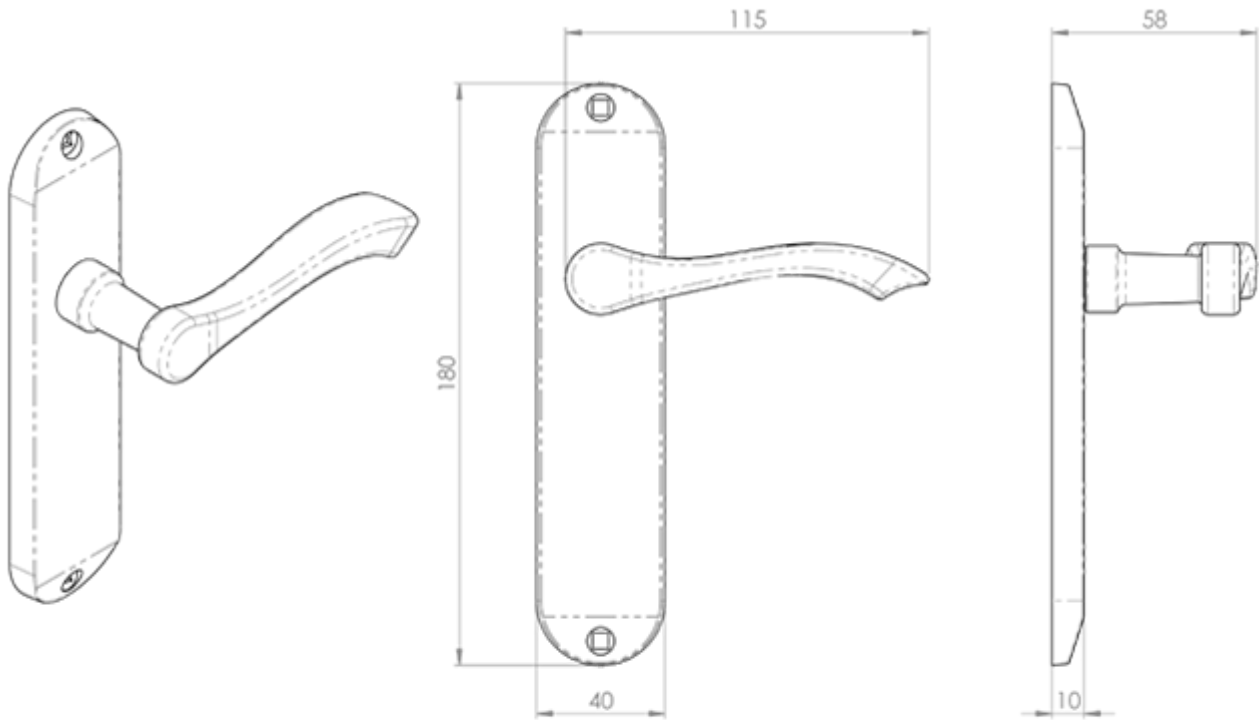

Andros Lever on Latch Backplate

Product Images

Description

Lever on latch backplate. A solid curved sweeping lever on an elegant rounded backplate with a chamfered section at the top and bottom. The smooth and solid feel oozes quality making this a deluxe handle of choice. The other feature is the single hole top and bottom, which accepts the back-to-back bolt through fixings giving a discreet and neat finish. Comes with a 10 year mechanical guarantee and is Fire door rated.

[Click here for care instructions](#)

Technical Details

CARLISLE BRASS

DL181

This drawing is the property of Carlisle Brass Limited, all design rights reserved

Specification

Additional Information

| | |
|-------------------|---------------------------------|
| Short Description | Andros Lever on Latch Backplate |
| SKU | DL181SC |
| Brands | Carlisle Brass |
| Finishes | Satin Chrome |
| Options | Latch |
| Sizes | 180mm x 40mm Backplate |
| Technical | 4,25,49 |
| Line Drawings | DL181.PDF |
| Unit of Sale | Pair |