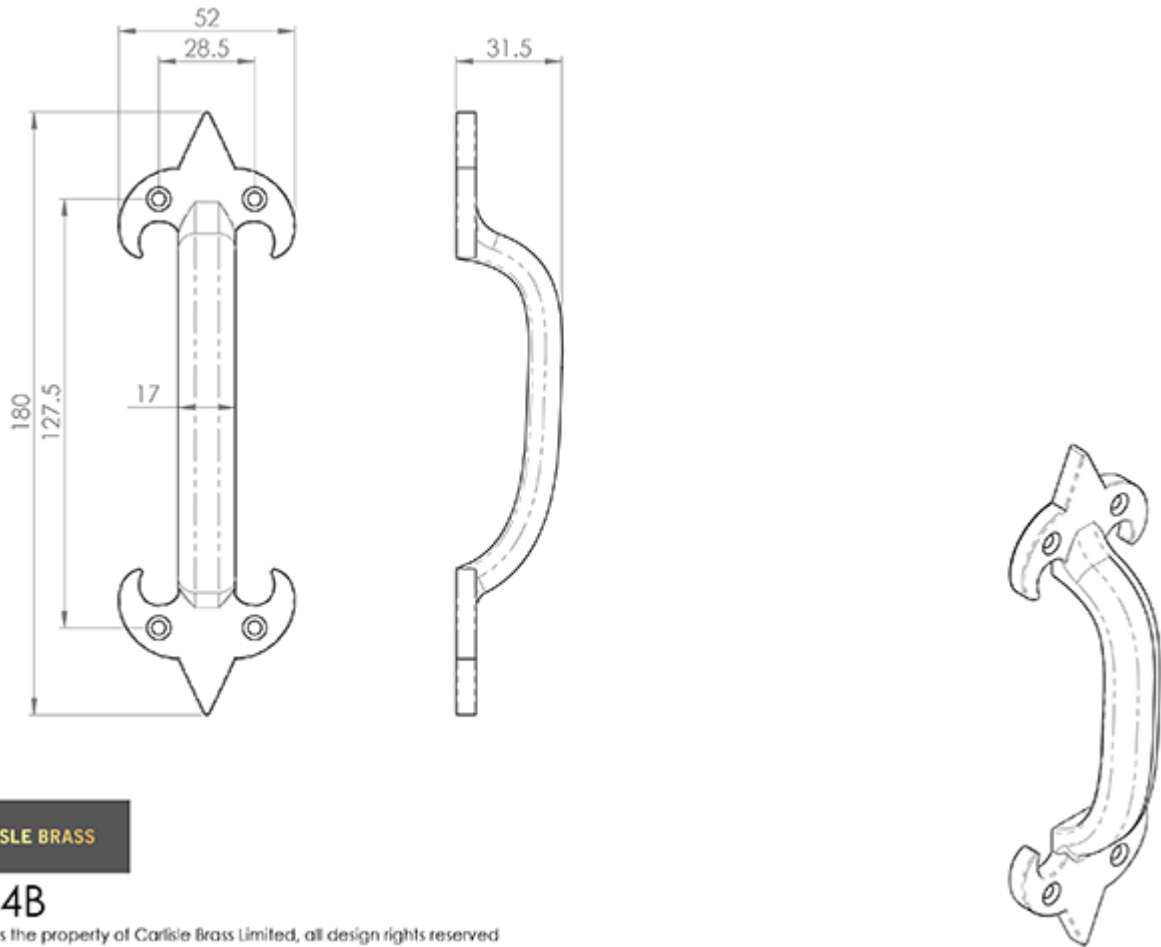

Pull Handle

Product Images

Description

Black Antique traditional design pull handle, the wrought iron pull handle is durable and easy to fix. Available in different sizes. Comes with a 10 year

mechanical guarantee. Suitable for domestic use. Ludlow Black Antique is a traditional range of furniture with a powder coated Black finish.

Technical Details

© CARLISLE BRASS

LF5574B

This drawing is the property of Carlisle Brass Limited, all design rights reserved

Specification

Additional Information

Short Description	Black Antique Pull Handle
SKU	LF5574
Brands	Ludlow Foundries
Technical	4
Line Drawings	LF5574A.PDF,LF5574B.PDF,LF5574C.PDF

Product Options

Sizes:	180mm
	235mm
	127mm
Options:	Blister Pack
	Boxed