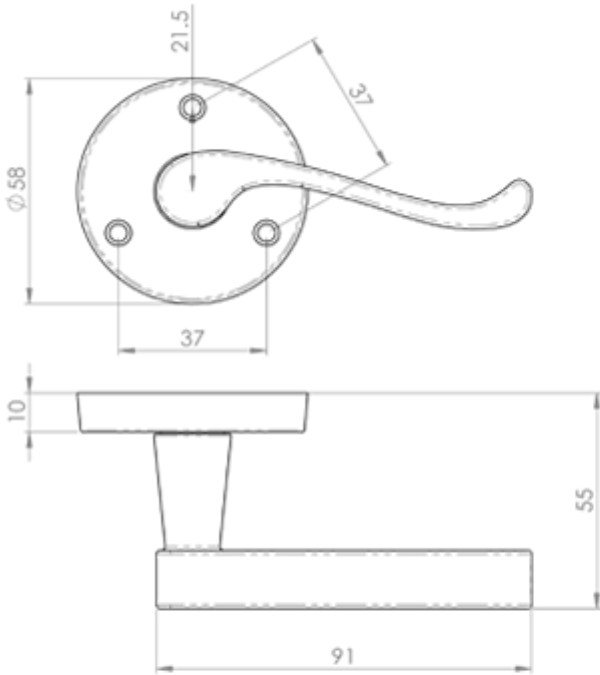

## Victorian Scroll Lever on Round Rose

### Description

---

A traditional Victorian styled scroll lever handle on a round rose. The upturned handle offers a comfortable grip and solid feel as well as long lasting use.

A plain and simple minimalist style suitable for home or office. The three point fixing provides secure and easy installation. Comes with a 10 year mechanical guarantee and is Fire door rated. Suitable for domestic and commercial use.

### Technical Details

---

© CARLISLE BRASS

**DL56**

This drawing is the property of Carlisle Brass Limited, all design rights reserved

## Additional Information

---

Short Description	Scroll Lever on Rose
SKU	DL56
Brands	Carlisle Brass
Finishes	Polished Brass
Sizes	58mm Dia. Rose
Features	Face Fix
Technical	4,25,49
Line Drawings	DL56.PDF
Unit of Sale	Pair