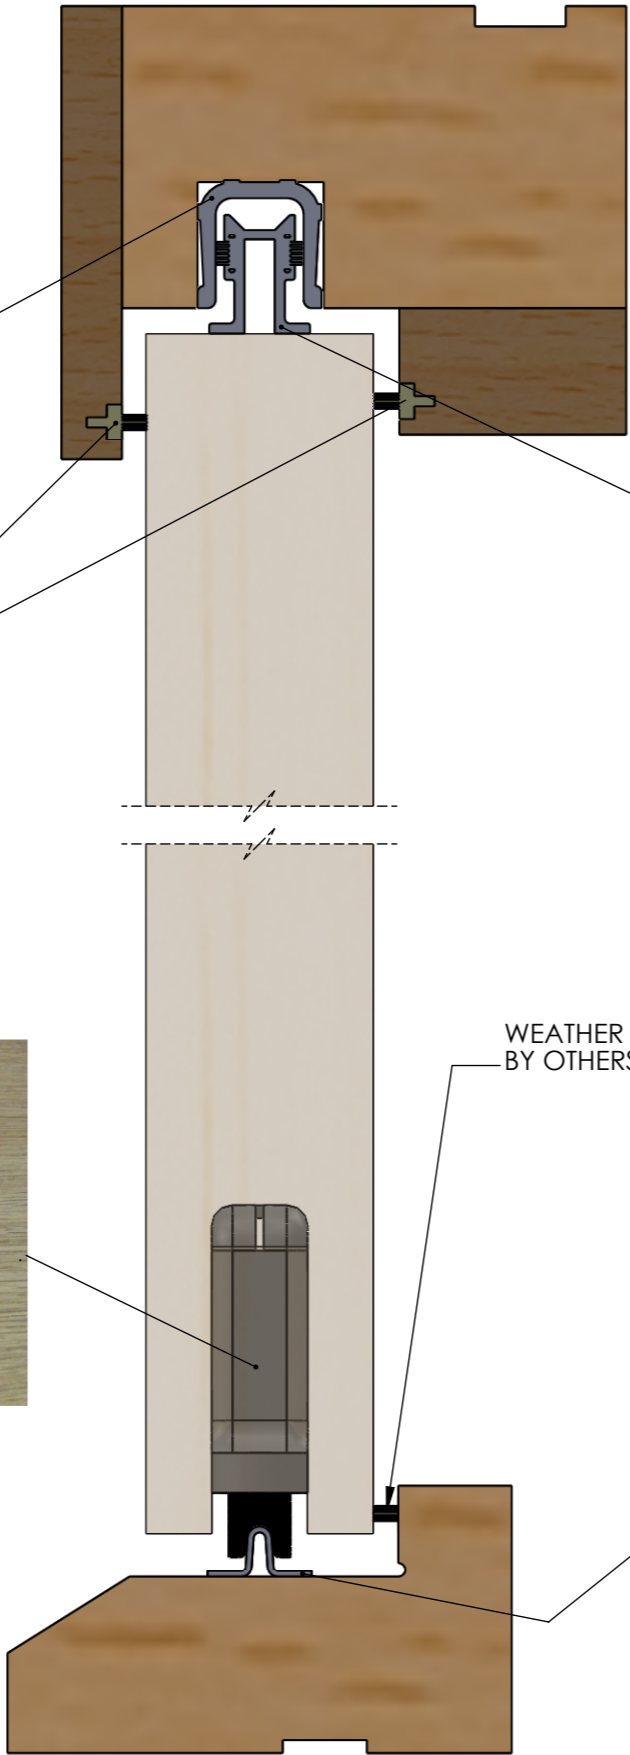

**STRAIGHTAWAY 700 BOTTOM ROLLING DOOR GEAR**

**44-2 ALUMINIUM CHANNEL**

**44-362 RATTLEPROOF TOP GUIDE (100mm LONG)**

WEATHER STRIPS BY OTHERS

WEATHER STRIPS BY OTHERS

**70-402 MORTICE BOTTOM ROLLER**

**66-1 STEEL OR 66-4 STAINLESS STEEL TRACK**