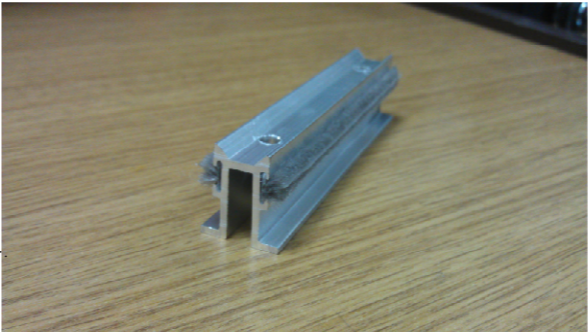

**STRAIGHTAWAY 700 BOTTOM ROLLING DOOR GEAR**

**44-2 ALUMINIUM CHANNEL**

**44-362 RATTLEPROOF TOP GUIDE (100mm LONG)**

WEATHER STRIPS BY OTHERS

WEATHER STRIPS BY OTHERS

**70-402 MORTICE BOTTOM ROLLER**

**66-1 STEEL OR 66-4 STAINLESS STEEL TRACK**