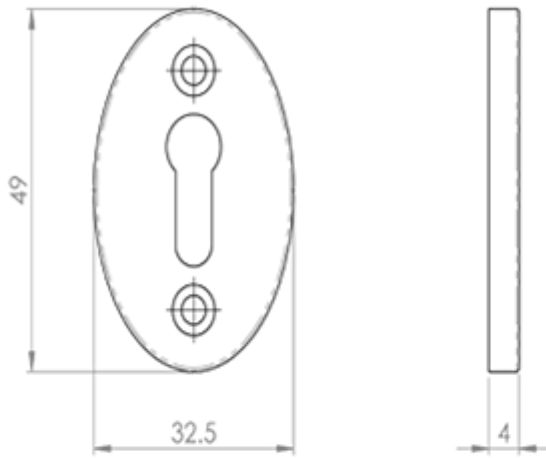

Oval Shape Escutcheon

Product Images

Description

Black Antique oval shaped escutcheon, standard profile . Ludlow Black Antique is a traditional range of furniture with a powder coated Black finish.

[Click here for care instructions](#)

Technical Details

LF5539U

This drawing is the property of Carlisle Brass Limited, all design rights reserved

Specification

Additional Information

Short Description	Black Antique Oval Shape Escutcheon
SKU	LF5539U
Brands	Ludlow Foundries
Finishes	Black Antique
Sizes	50mm x 33mm
Technical	4
Line Drawings	LF5539U.PDF
Unit of Sale	Each