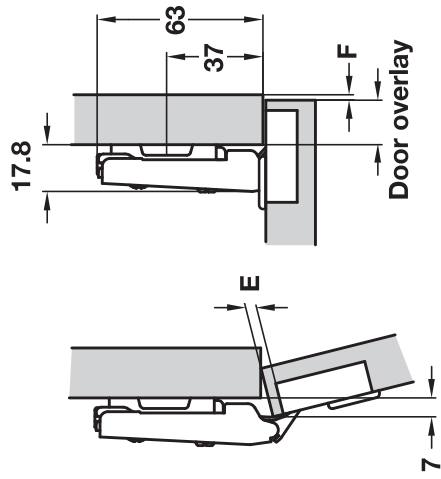

## Full overlay mounting, standard adjustment

Door overlay mm

13 14 15 16 17 18

3 4 5 3 4 5 0

3 4 5 3

Distance to cup E mm

Mounting plate height mm

Fixing

Click on

Slide on

Screw fixing

312.20.550

312.00.550