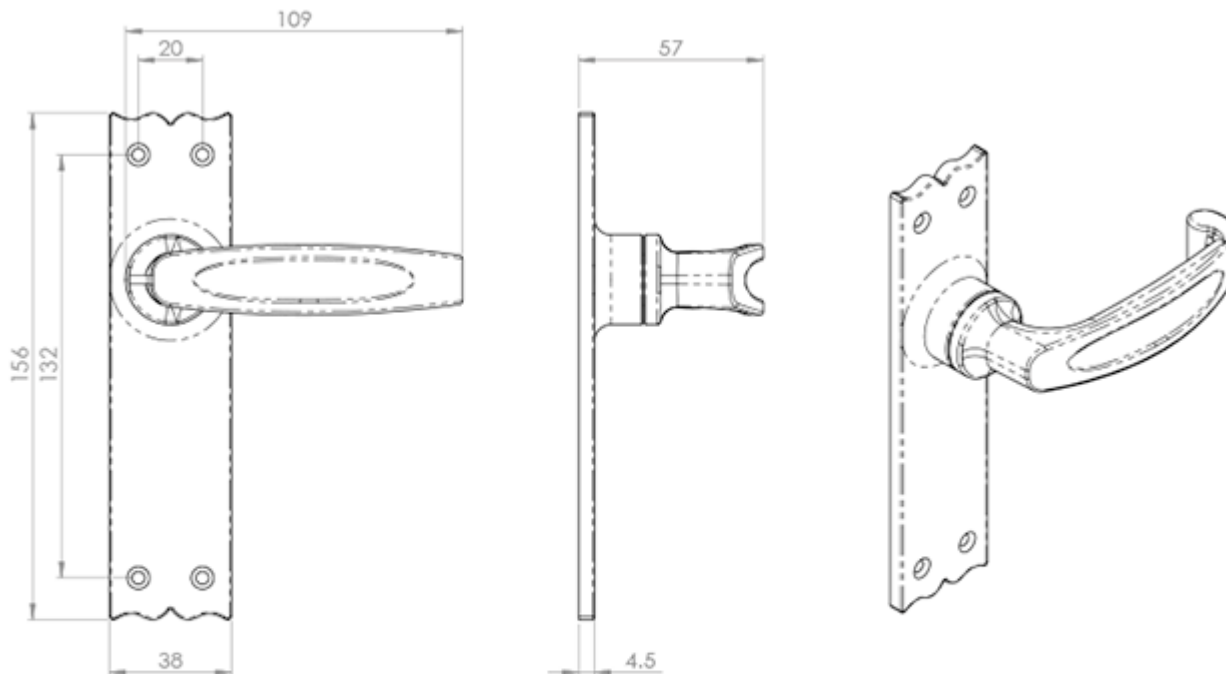

rounded end. The decorative backplate with undulating edging top and bottom give a softer traditional appearance to the door handle. Comes with a 10 year mechanical guarantee. Suitable for domestic use. Ludlow Black Antique is a traditional range of furniture with a powder coated Black finish.

[Click here for care instructions](#)

Technical Details

CARLISLE BRASS
LF5508

This drawing is the property of Carlisle Brass Limited, all design rights reserved

Specification

Additional Information

SKU	LF5508 Range
Brands	Ludlow Foundries
Finishes	Black Antique
Technical	4
Line Drawings	LF5508.PDF