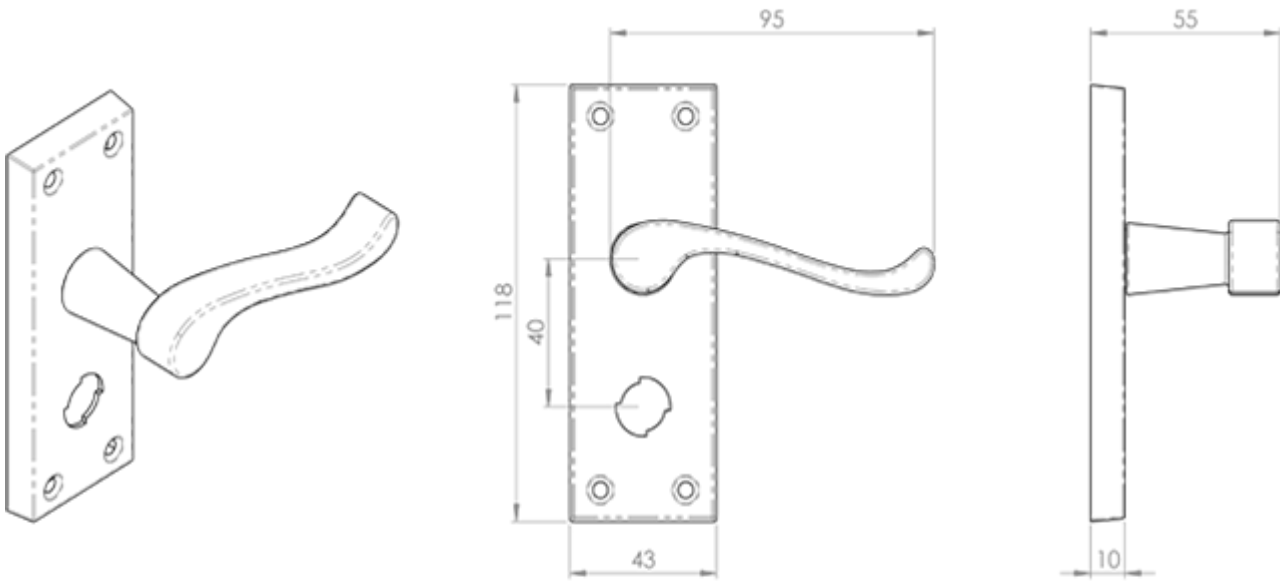

Technical Details

CARLISLE BRASS

DL55WC

This drawing is the property of Carlisle Brass Limited, all design rights reserved

Specification