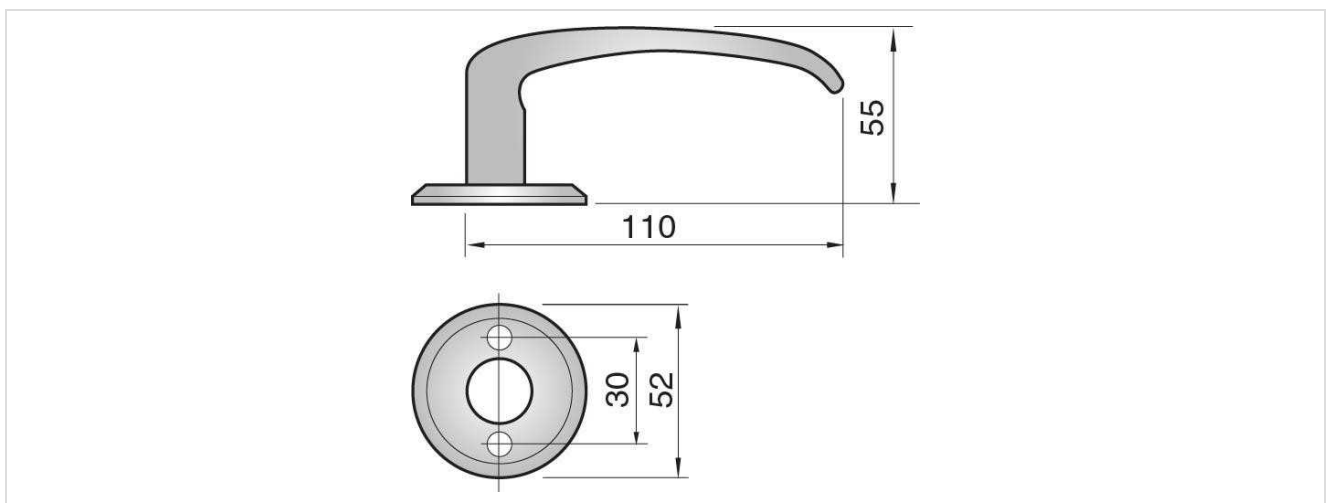

Unsprung lever handles 640

ASSA ABLOY

640HANDLE

640 lever handle

Application:

Unsprung handles of solid brass. For general and heavy use. Special cover plates may be fitted to conceal the heads of the fixing screws and nipples, giving a more attractive appearance. Suitable for ASSA and most other makes of lockcase.

For door thickness guide, finishes and lockcase compatibility chart see Door Furniture Information appendix.

Specification:

Solid brass with captive roses and bolt through fixing. Suitable for general and heavy use.

Technical Design:

Variants:

Code	Description
47002251211	640 HANDLE
47002251213	640 HANDLE
47002251220	640 HANDLE