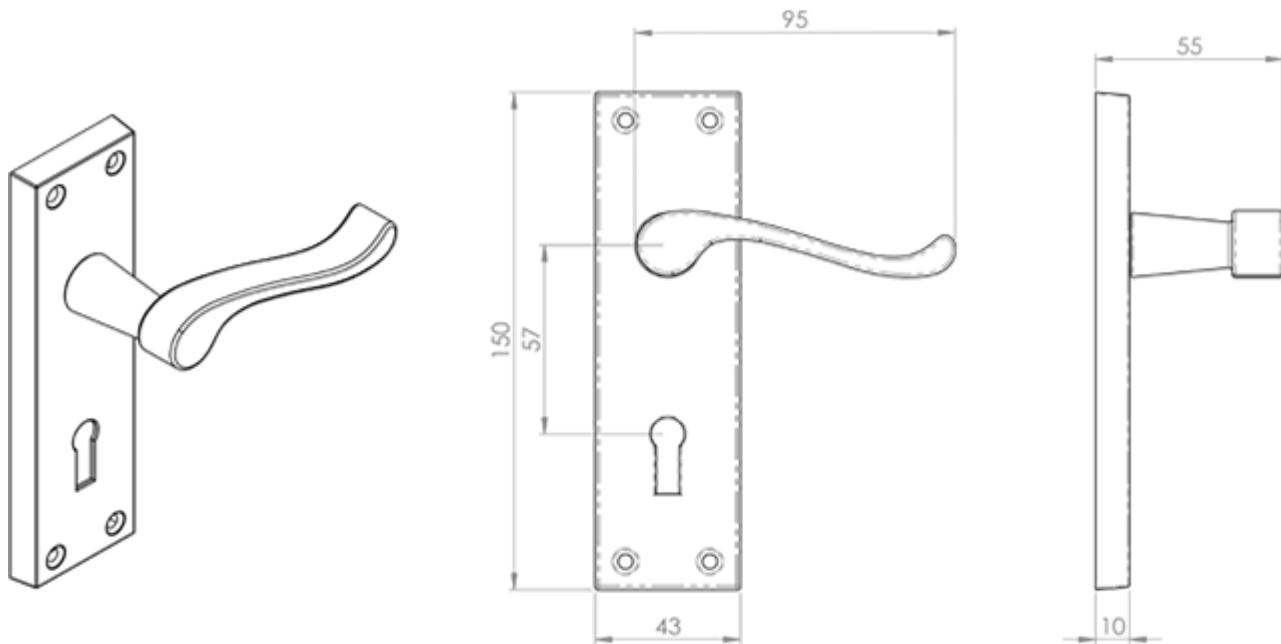

Victorian Scroll Lever on Lock Backplate

Product Images

Description

Lever on lock backplate. Standard profile 57mm c/c. A Victorian style upturned handle on a rectangular backplate. A plain and simple minimalist style.

Comes with a 10 year mechanical guarantee and is Fire door rated.

Technical Details

CARLISLE BRASS

DL54

This drawing is the property of Carlisle Brass Limited, all design rights reserved

Specification

Additional Information

SKU	DL54 Range
Brands	Carlisle Brass
Finishes	Polished Brass
Technical	4,25,49
Line Drawings	DL54.PDF

Product Options

Options:

Blister Pack

Boxed