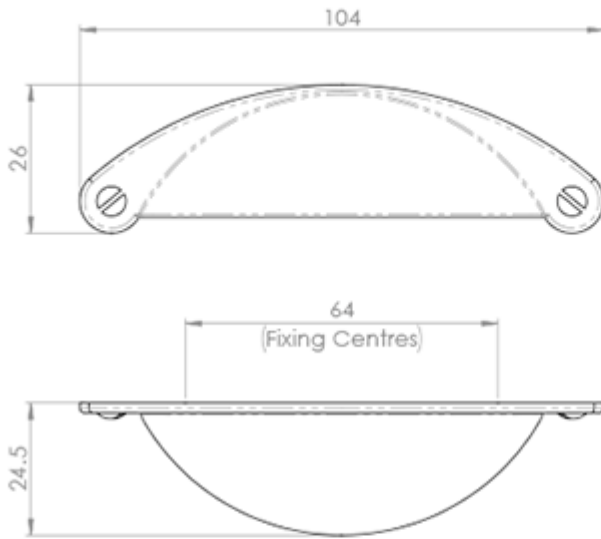

Cup Pattern Handle

Product Images

Description

Ever popular traditional cup style handle. Very easy to grasp and provides a comfortable feel and good torque when opening doors and drawers. Available in a variety of finishes. Part of the Fingertip Cup Pull Range.

Technical Details

CARLISLE BRASS

FTD555

This drawing is the property of Carlisle Brass Limited, all design rights reserved

Additional Information

Short Description	Cup Pattern Handle
SKU	FTD555
Brands	Fingertip
Line Drawings	FTD555.PDF

Product Options

Finishes:	Satin Nickel
	Satin Brass
	Pewter
	Antique Burnished Brass
	Antique Brass
Sizes:	64mm Centres, 104mm Overall, 25mm Projection