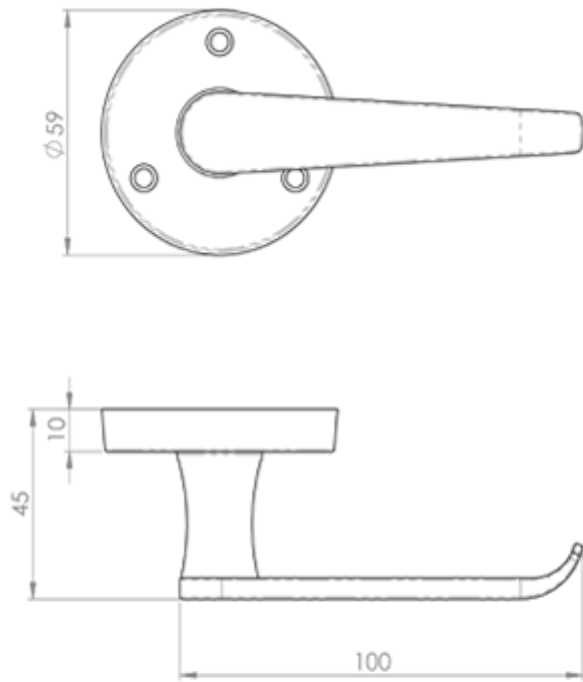

Victorian Lever on Round Rose

Product Images

Description

A traditional Victorian styled handle on round rose. A straight shaped lever which curves round at the end allowing for a comfortable and safe grip. A

© CARLISLE BRASS

M32

This drawing is the property of Carlisle Brass Limited, all design rights reserved

Specification

Additional Information

Short Description	Victorian Lever on Rose
SKU	M32
Brands	Carlisle Brass
Finishes	Polished Brass
Sizes	58mm Dia. Rose
Features	Face Fix
Technical	4,25
Line Drawings	M32.PDF
Unit of Sale	Pair