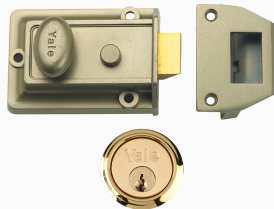

Product Table

L11844

40mm ENB No Cylinder Boxed

2649

40mm ENB with PB Cylinder Boxed

L5384

60mm BLUX with PB Cylinder Boxed

L868

60mm BLUX with PB Cylinder Visi

L11720

60mm CH with CH Cylinder Boxed

L11719

60mm CH with CH Cylinder Visi

4481

60mm ENB No Cylinder Boxed

2581

60mm ENB with PB Cylinder Boxed

2587

60mm ENB with PB Cylinder Visi

2585

60mm ENB with SC Cylinder Boxed