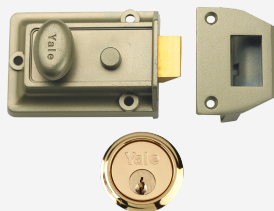

Product Table

L11844

40mm ENB No Cylinder Boxed

2649

40mm ENB with PB Cylinder Boxed

L5384

60mm BLUX with PB Cylinder Boxed

L868

60mm BLUX with PB Cylinder Visi

L11720

60mm CH with CH Cylinder Boxed

L11719

60mm CH with CH Cylinder Visi

4481

60mm ENB No Cylinder Boxed

2581

60mm ENB with PB Cylinder Boxed

2587

60mm ENB with PB Cylinder Visi

2585

60mm ENB with SC Cylinder Boxed