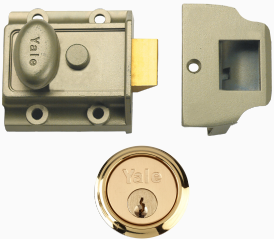

YALE 77 & 706 Non-Deadlocking Traditional Nightlatch

Description

The P77 & 706 are Yale's traditional non-deadlocking nightlatches suitable for left & right handed, and inward opening doors with a thickness of up to 57mm. The locks offer standard security, are covered by a 2 year guarantee and are supplied with 2 keys.

2 Year Guarantee

Keyed To Differ

Features

- Reverse strikes available to suit outward opening doors
- Latchbolt is easily reversible on site
- Promo pack includes free Cylinder Door Pull
- 2 keys included
- The original Yale lock

Product Table

L11844

40mm ENB No Cylinder Boxed

2649

40mm ENB with PB Cylinder Boxed

L5384

60mm BLUX with PB Cylinder Boxed

L868

60mm BLUX with PB Cylinder Visi

L11720

60mm CH with CH Cylinder Boxed

L11719

60mm CH with CH Cylinder Visi

4481

60mm ENB No Cylinder Boxed

2581