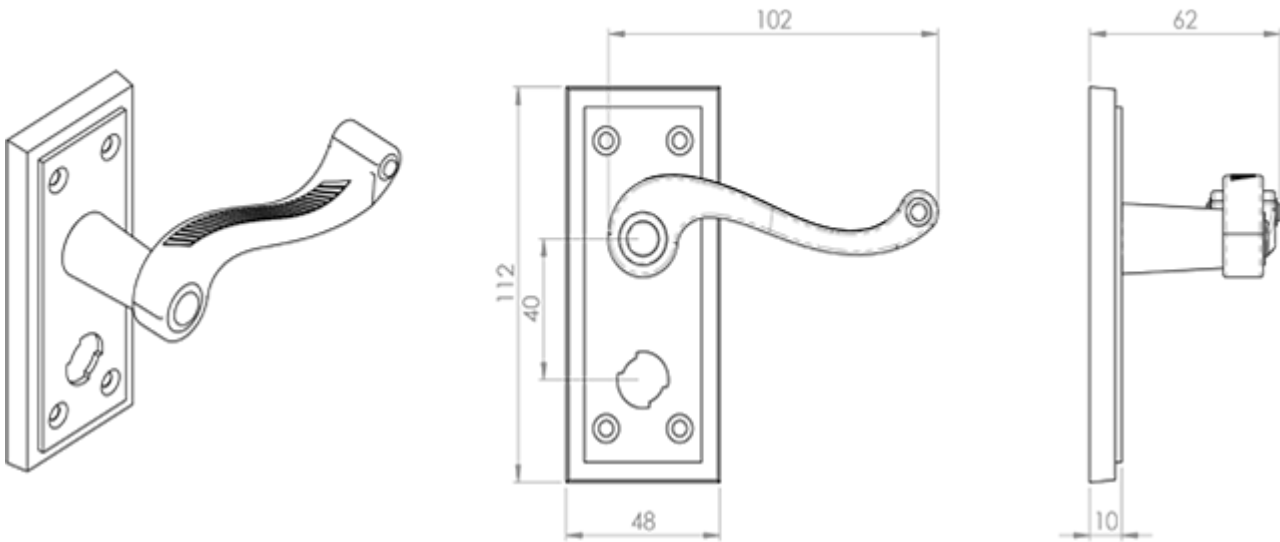

Georgian Lever on Privacy Backplate

Product Images

Description

Lever on privacy backplate. Rectangular backplate. A classic scroll lever set with the traditional Georgian rope design adorning the perimeter of the backplate and along the top of the lever. A graceful and elegant combination reminiscent of a bygone era. Comes with a 10 year mechanical guarantee and is Fire door rated. Suitable for domestic use.. Privacy furniture is different from bathroom furniture as the turn mechanism engages a cam within the handle assembly locking the handle dead, where as the turn on bathroom furniture engages the deadbolt within the separate bathroom lock. Privacy furniture requires a separate mortice tubular latch not a bathroom lock. Comes with a 10 year mechanical guarantee and is Fire door rated.

Technical Details

CARLISLE BRASS

FG2

This drawing is the property of Carlisle Brass Limited, all design rights reserved

Specification

Additional Information

Short Description	Georgian Lever on Privacy Backplate
SKU	FG2WC
Brands	Carlisle Brass
Finishes	Polished Brass
Options	Privacy
Sizes	112mm x 48mm Backplate
Technical	4,25
Line Drawings	FG2WC.PDF
Unit of Sale	Pair