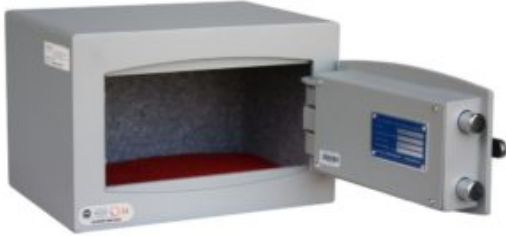

Mini Vault 0 S2 Silver Electronic Locking

MINI VAULT S2 SILVER 0 ELECTRONIC IMAGES

Mini Vault 0 S2 Silver Electronic Locking