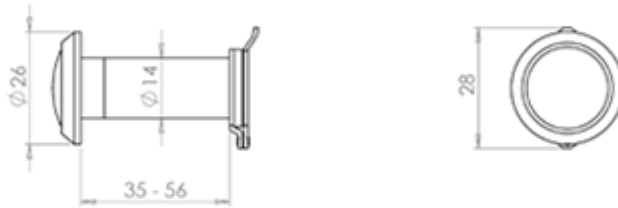

Door Viewer Plastic Lens

Product Images

Description

Standard style door viewer adds a useful security aspect to any door by enabling the user to see who is on the other side of the door before opening it.

The viewer gives a 180° angle of vision.

Technical Details

**Carlisle
BRASS**
AA76

This drawing is the property of Carlisle Brass Limited, all design rights reserved

Specification

Additional Information

Short Description	Door Viewer
SKU	AA76 Range
Brands	Carlisle Brass
Technical	4,49
Line Drawings	AA76.PDF

Product Options

Finishes:	Polished Chrome
	Satin Chrome
	Polished Brass
Options:	Plastic Lens
Sizes:	13.7mm Dia. Tube