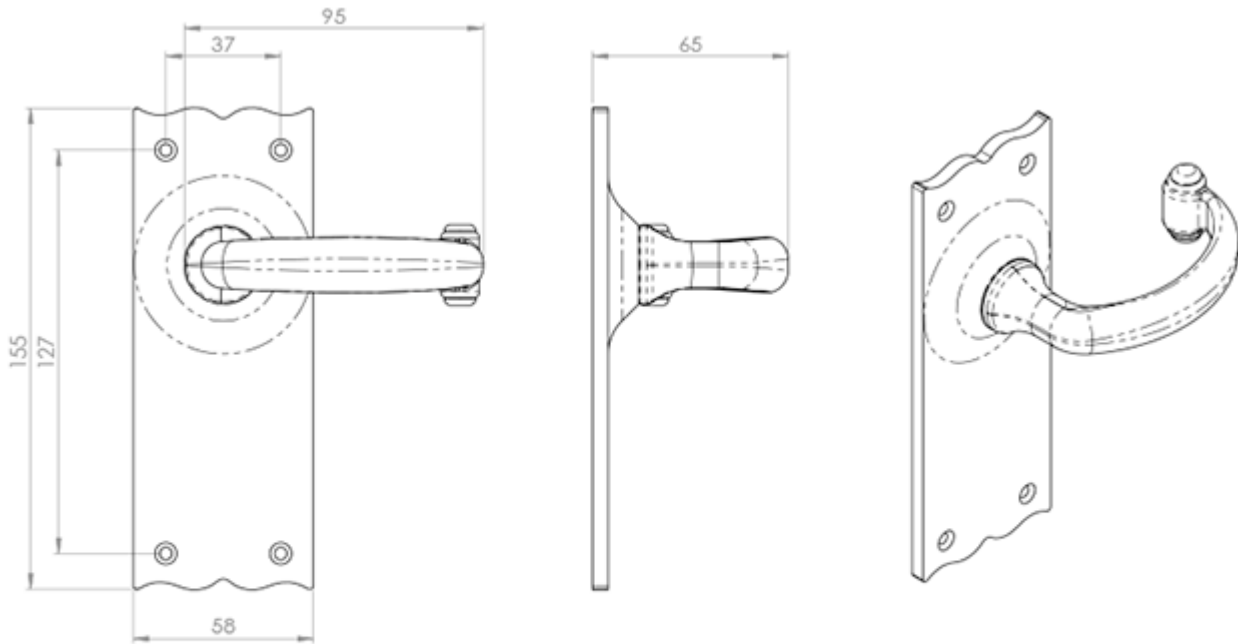

Traditional Lever on Latch Backplate

Product Images

Description

Black Antique lever on latch backplate. An elegant and traditionally designed inward curved handle, ending with a wrapped flange flourish. The decorative backplate with undulating edging top and bottom give a softer traditional appearance to the door handle. Comes with a 10 year mechanical guarantee. Suitable for domestic use. Ludlow Black Antique is a traditional range of furniture with a powder coated Black finish.

[Click here for care instructions](#)

Technical Details

 **CARLISLE BRASS**

LF5502

This drawing is the property of Carlisle Brass Limited, all design rights reserved

Specification

Additional Information

SKU	LF5502 Range
Brands	Carlisle Brass
Finishes	Black Antique
Technical	4
Line Drawings	LF5502.PDF