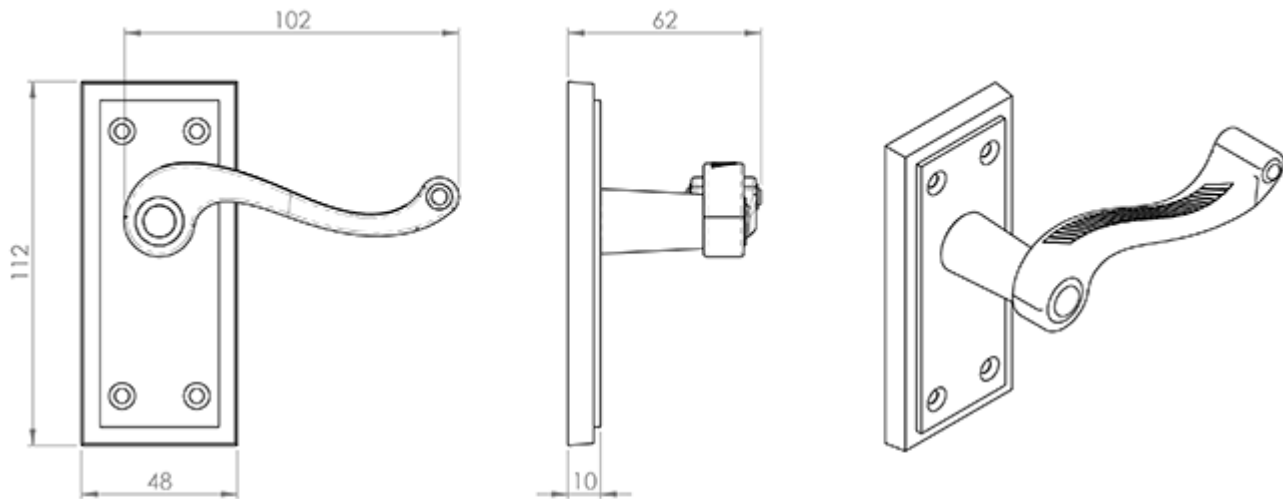

Technical Details

CARLISLE BRASS

FG2

This drawing is the property of Carlisle Brass Limited, all design rights reserved