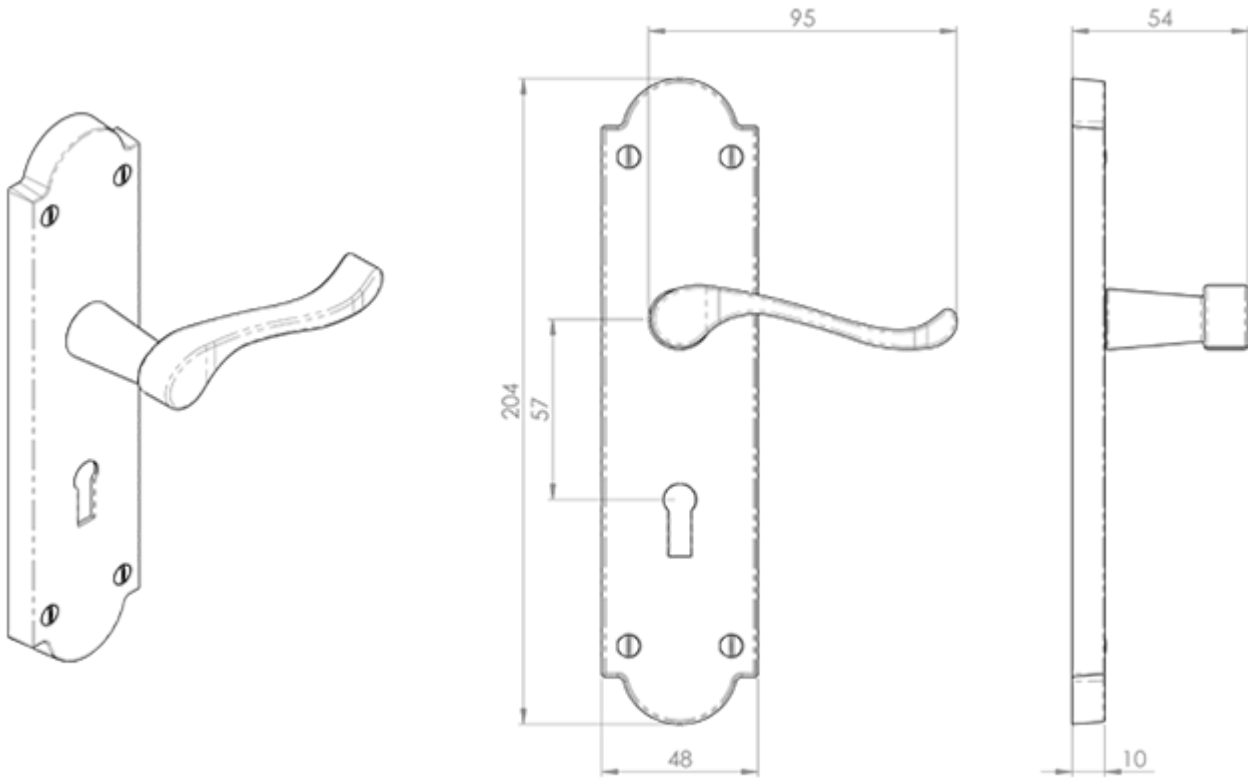

Victorian Scroll Lever on Shaped Lock Backplate

Product Images

Description

Lever on lock backplate. Standard profile 57mm c/c. A conventional Victorian style upturned handle on a shaped backplate, elegant and stylish. The back plate has an shouldered shape that gives a classical appearance, while the lever features a scroll style that is very easy to grip. The simplicity of the handle makes it versatile and suitable for many environments. Comes with a 10 year mechanical guarantee and is Fire door rated. Suitable for domestic use.

[Click here for care instructions](#)

Technical Details

CARLISLE BRASS

M68

This drawing is the property of Carlisle Brass Limited, all design rights reserved

Specification

Additional Information

Short Description	Scroll Lever on Shaped Lock Backplate
SKU	M68SC
Brands	Carlisle Brass
Finishes	Satin Chrome
Options	Lock Profile
Sizes	203mm x 48mm Backplate
Technical	4
Line Drawings	M68.PDF
Unit of Sale	Pair