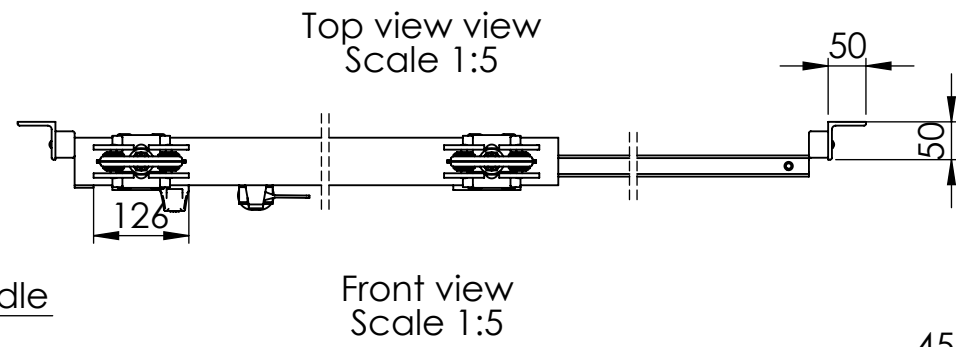

# Straightaway 320

Maximum door weight with single track 400kg with double track 225kg

DH - Door height with single track maximum 5000mm with double track maximum 3300mm

DWi - Door width

DT - Door thickness, For timber doors between 44mm and 57mm For metal doors minimum 50mm

OW - Opening width

OH - Opening height