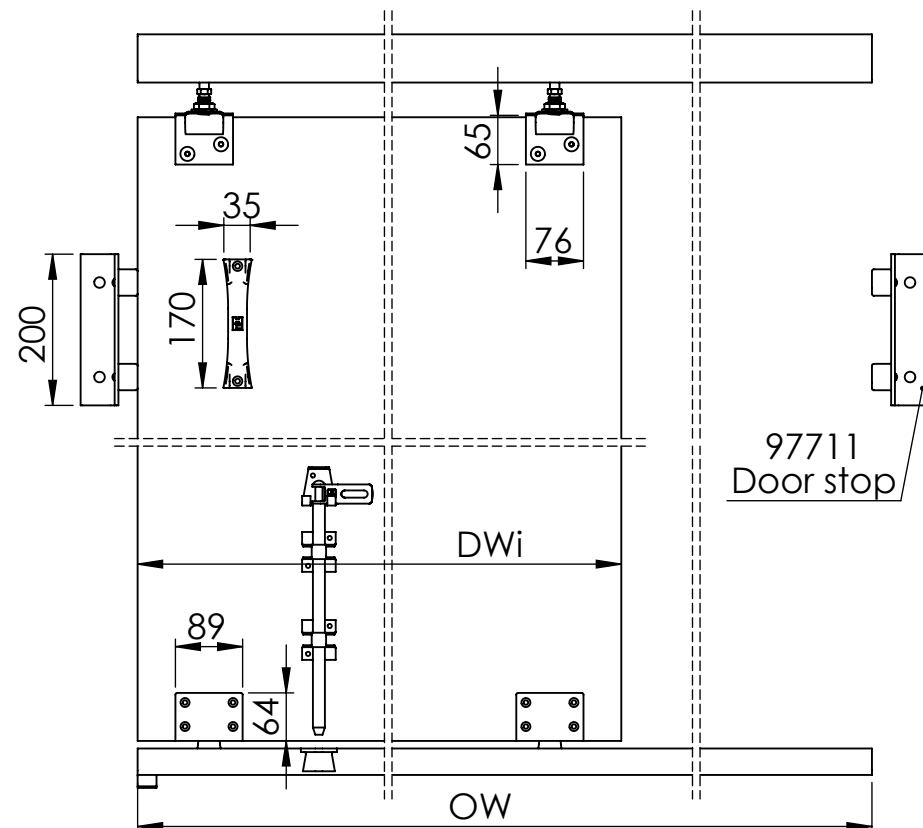

# Straightaway 320

Maximum door weight with single track 400kg with double track 225kg

DH - Door height with single track maximum 5000mm with double track maximum 3300mm

DWi - Door width

DT - Door thickness, For timber doors between 44mm and 57mm For metal doors minimum 50mm

OW - Opening width

OH - Opening height