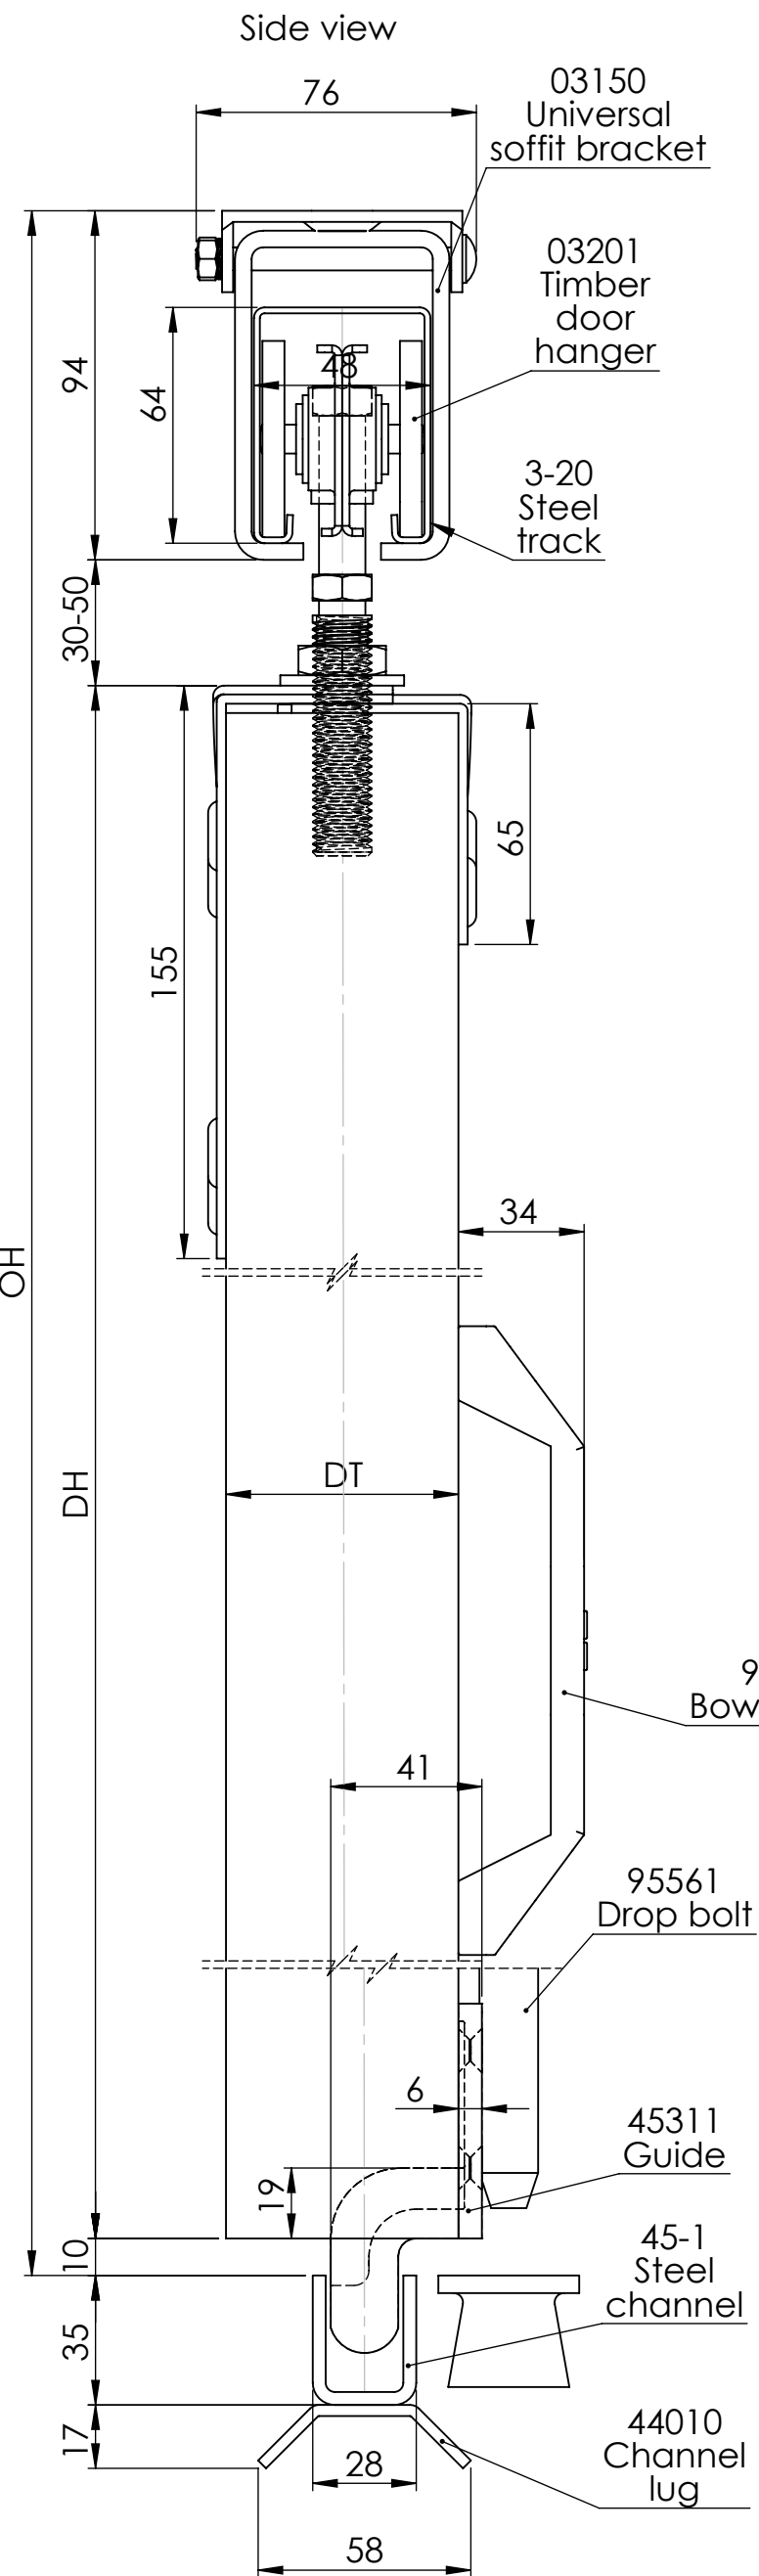

# Straightaway 320

Maximum door weight with single track 400kg with double track 225kg

DH - Door height with single track maximum 5000mm with double track maximum 3300mm

DWi - Door width

DT - Door thickness, For timber doors between 44mm and 57mm For metal doors minimum 50mm

OW - Opening width

OH - Opening height