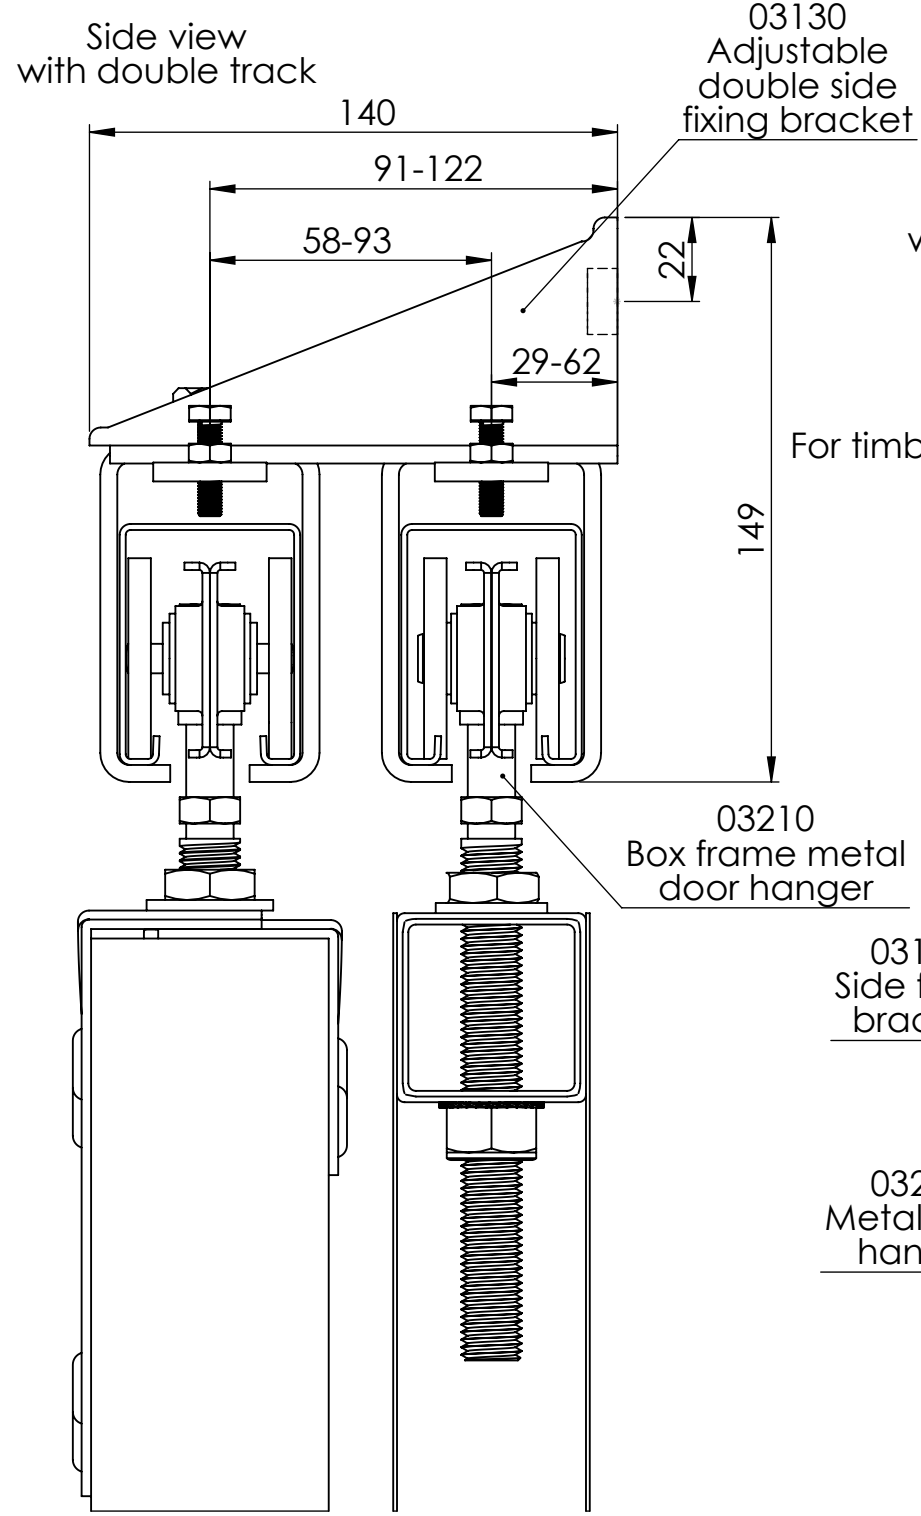

# Straightaway 320

Maximum door weight with single track 400kg with double track 225kg

DH - Door height with single track maximum 5000mm with double track maximum 3300mm

DWi - Door width

DT - Door thickness, For timber doors between 44mm and 57mm For metal doors minimum 50mm

OW - Opening width

OH - Opening height