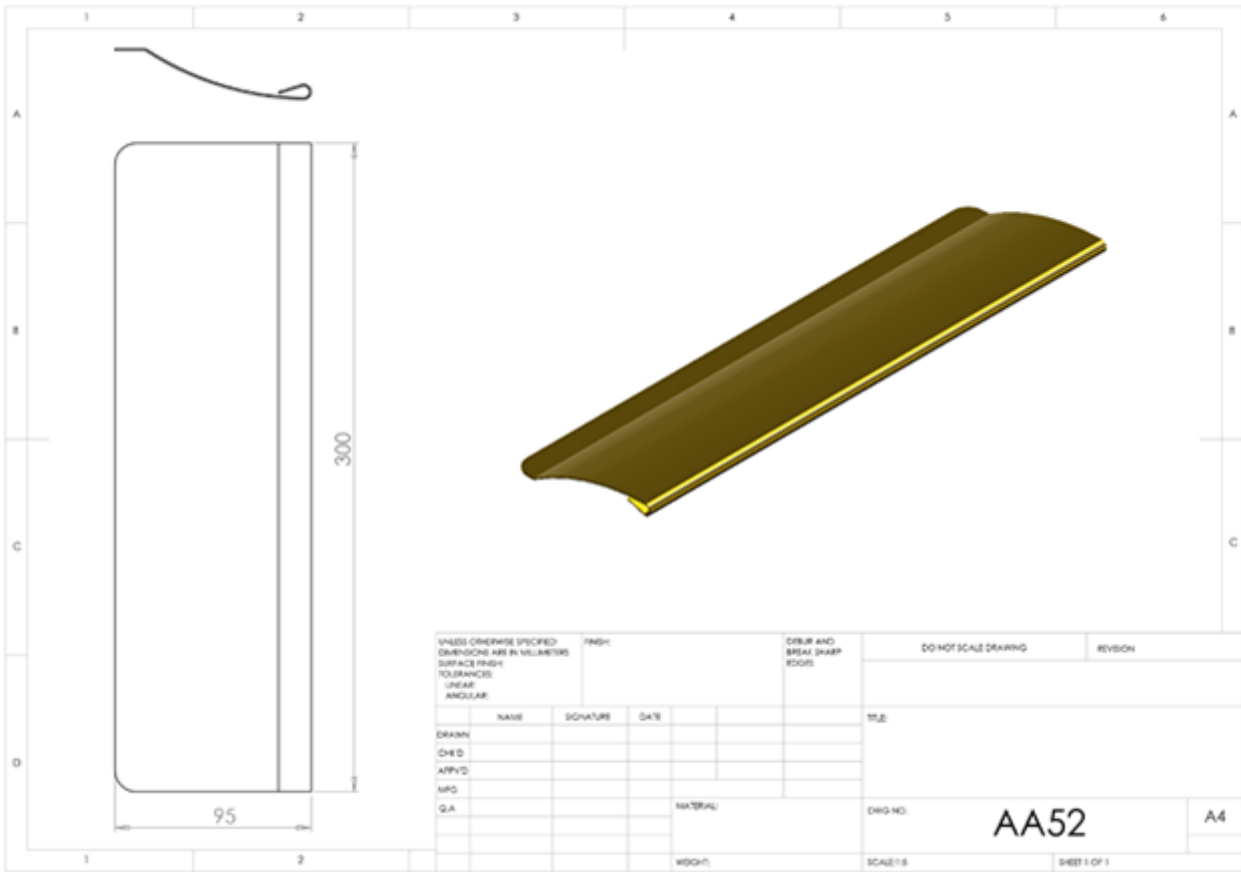

Specification

Additional Information

Short Description	Letter Tidy
SKU	AA52 Range
Brands	Carlisle Brass
Technical	4,49
Line Drawings	AA52.PDF,AA53.PDF,AA54.PDF,AA56.PDF