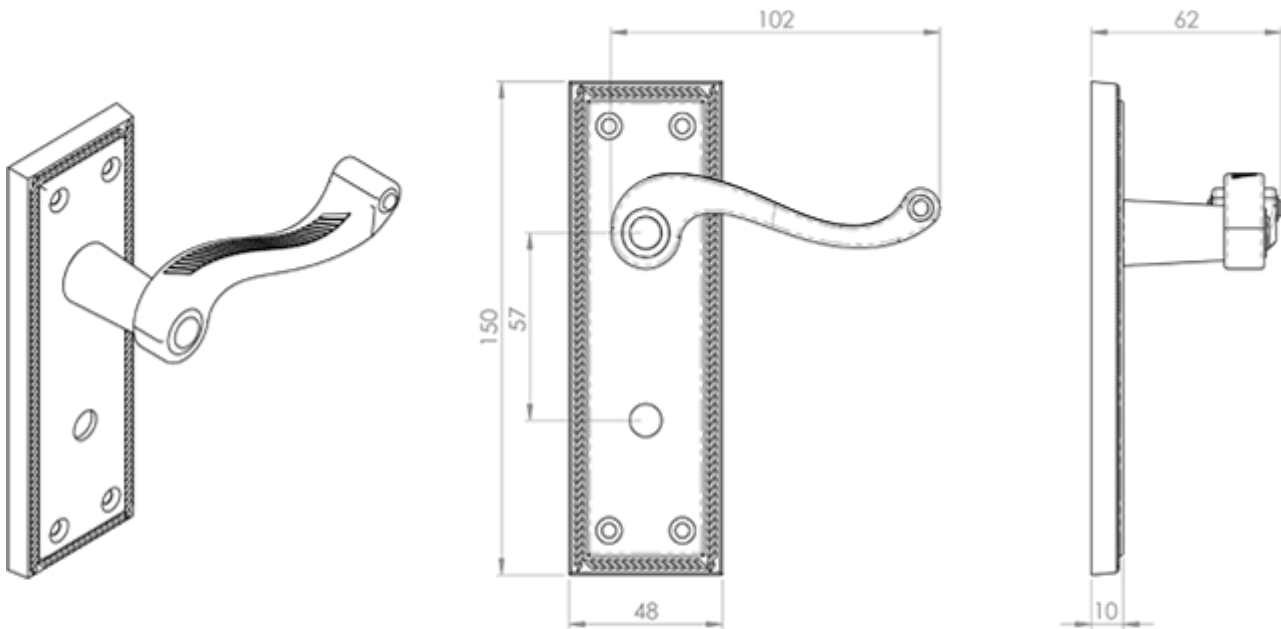

Georgian Lever on WC Backplate

Product Images

Description

Lever on bathroom backplate. Rectangular backplate. A classic scroll lever set with the traditional Georgian rope design adorning the perimeter of the backplate and along the top of the lever. A graceful and elegant combination reminiscent of a bygone era. Comes with a 10 year mechanical guarantee and is Fire door rated.

Technical Details

CARLISLE BRASS

FG1WC

This drawing is the property of Carlisle Brass Limited, all design rights reserved

Specification

Additional Information

Short Description	Georgian Lever on WC Backplate
SKU	FG1WC
Brands	Carlisle Brass
Finishes	Polished Brass
Options	Bathroom
Sizes	150mm x 48mm Backplate
Technical	4,25
Line Drawings	FG1WC.PDF
Unit of Sale	Pair