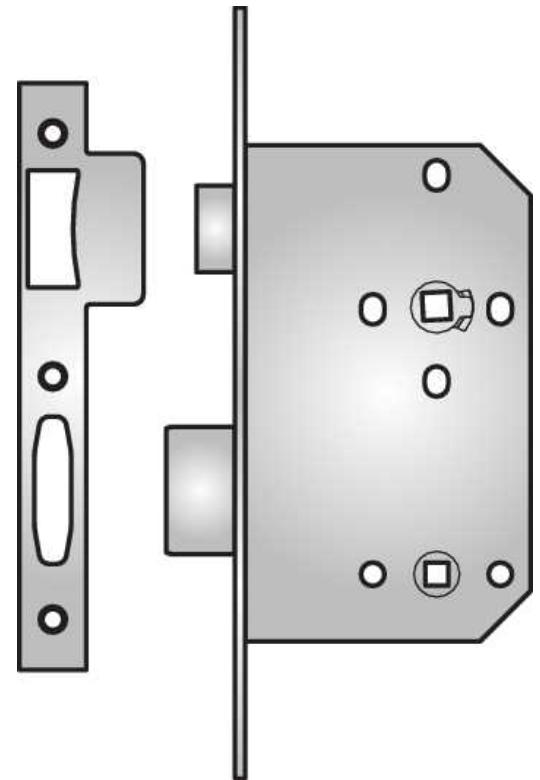

Bathroom lock

D453

D453 bathroom lock

ASSA ABLOY

Application:

Bathroom Locks are suitable for bathroom and toilet doors. May be fitted with standard DIN dimensioned door furniture. 8mm handle and turn followers. Supplied as standard with striking plate. Both square and round faceplates are available. For finishes and dimensions see Lockcases Information appendix. When ordering please specify door thickness.

Specification:

Deadbolt operated by internal thumbturn. Latchbolt reversible without opening lockcase. Available with 60mm backset.

Exterior
Indicator rose with emergency device. Lever handle retracts latchbolt only.

Interior
Turn operates deadbolt and indicator. Lever handle retracts latchbolt only.

Finish:

Product has been successfully type-tested for conformity to BS EN 12209. Regular audit testing is undertaken.

Variants:

Code	Description
10210110331	D453 XK BATHROOM SQ F/PLATE 60MM B/SET
10209710331	D453 XR BATHROOM RND F/PLATE 60MM B/SET