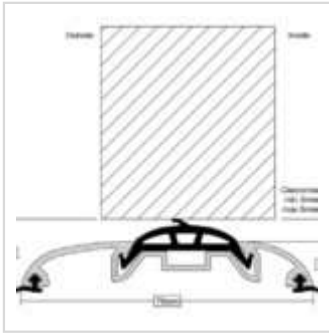

Additional Images

SG100

Suitable for inward and outward opening doors

04SR333 (Available in retail and contract packaging)

- Low profile threshold with concealed fixings
- Central rubber seal
- Seals gaps 15mm-18mm
- Pre-drilled drainage and concealed fixing holes

Additional Information

Colours

Gold Effect Aluminium

Matt Silver (Dull)

Sizes

- 914mm, 1000mm, 1219mm, 1524mm, 1828mm, up to 3053mm

Fixing

Click the icon for fitting instructions:  (<https://www.stormguard.co.uk/media/04SR333-FITTING.pdf>)