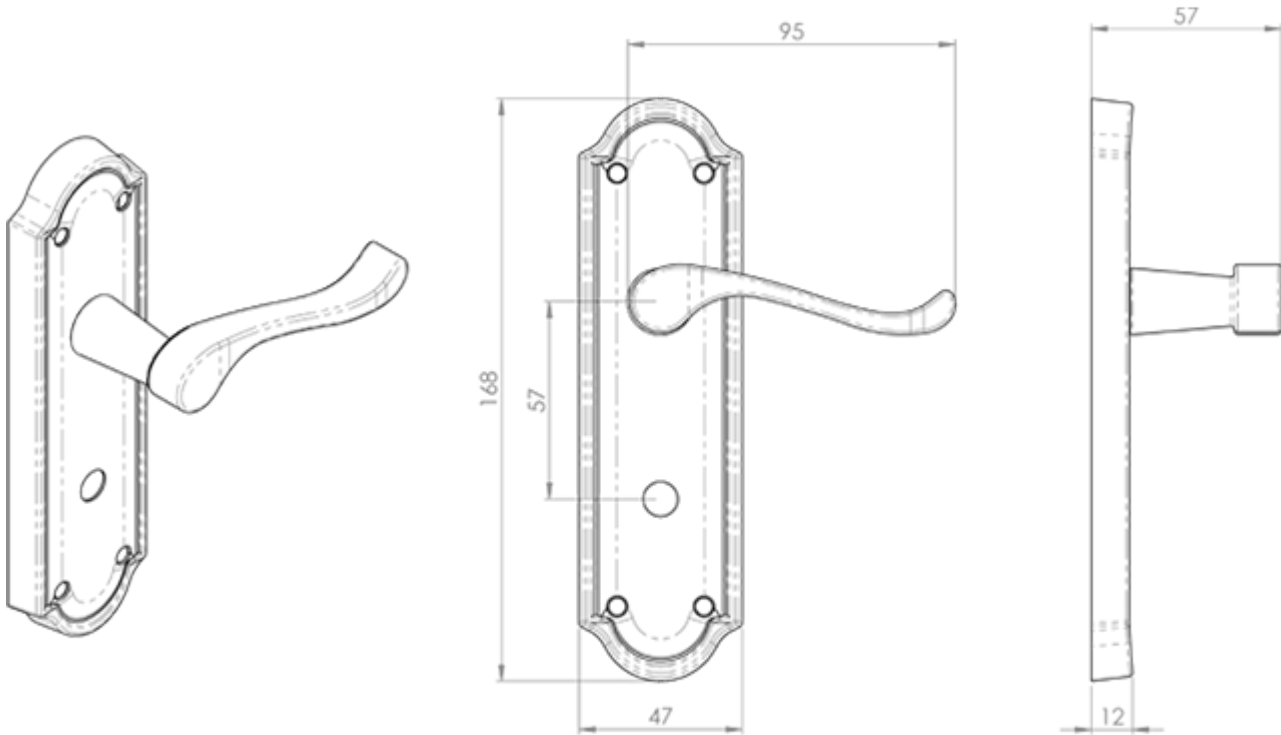

Ashtead Lever On WC Backplate

Product Images

Description

Lever on bathroom backplate. A Victorian style upturned handle on a shaped backplate. The back plate has an raised edging feature elevating this above the ordinary to a deluxe standard, elegant and versatile. Comes with a 10 year mechanical guarantee and is Fire door rated. Suitable for domestic use.

Technical Details

CARLISLE BRASS

DL18WC

This drawing is the property of Carlisle Brass Limited, all design rights reserved

Specification

Additional Information

SKU	DL18WC Range
Brands	Carlisle Brass
Finishes	Polished Brass
Technical	4,26,49
Line Drawings	DL18WC.PDF