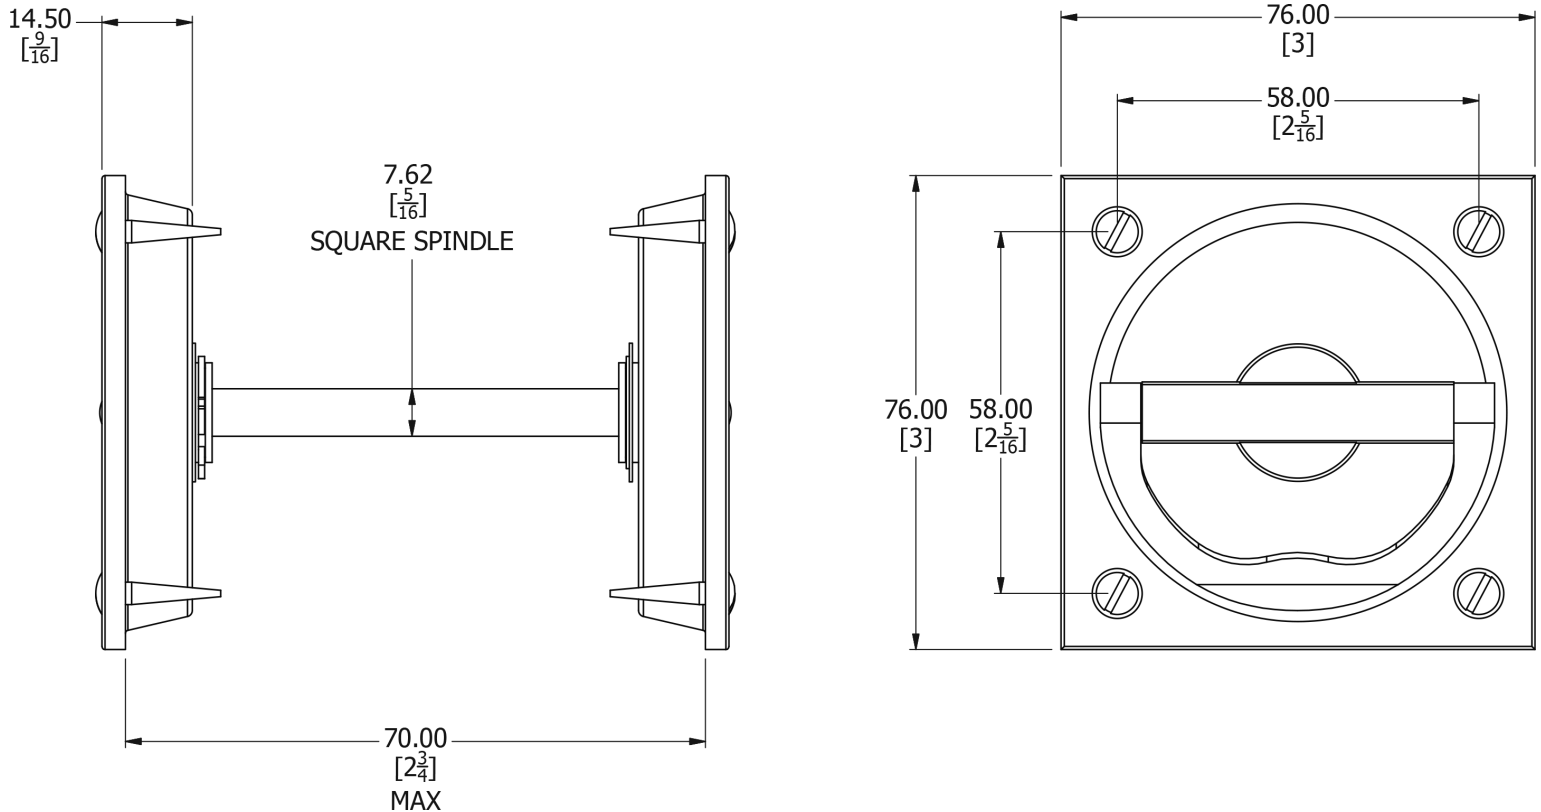

SAMUEL HEATH

Product Number: P7897

Description: Flush handle set

Technical information

Size: 76mm x 76mm

Supplied as a pair

Finishes Available

Specification Drawing