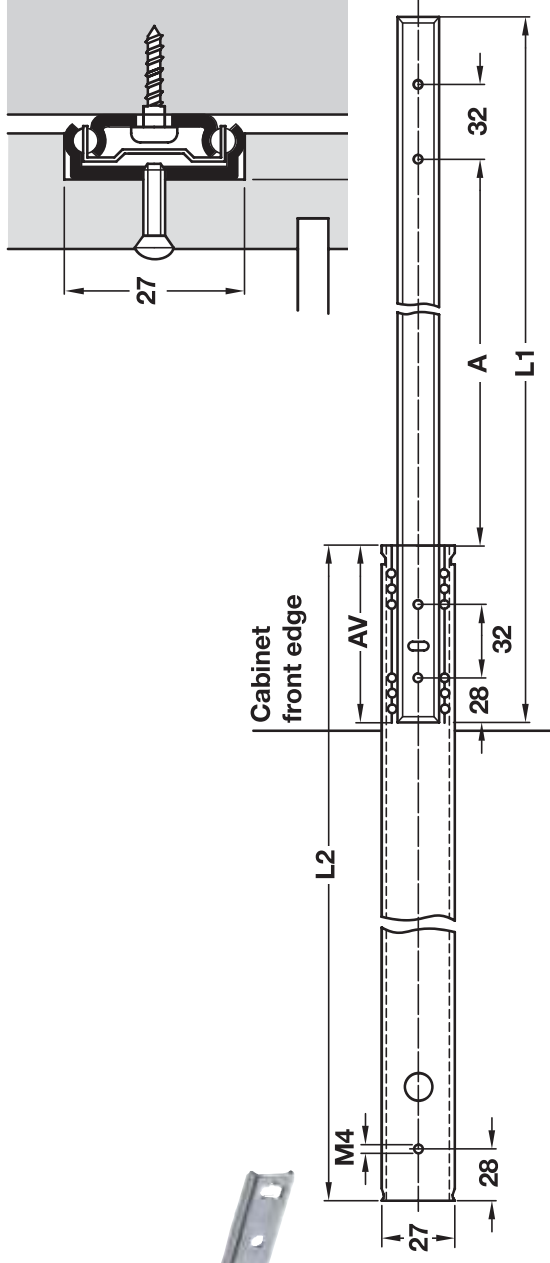

Drawer runners, single extension

- > Suitable for 27 mm grooved drawers
- > 12 kg carrying capacity
- > Guided by means of two ball cages
- > Galvanized steel
- > Order fixing screws separately
- > Order qty: 1 pair

420.95.394 REPLACED BY 420.95.395
 420.95.456 REPLACED BY 420.95.457
 420.95.527 REPLACED BY 420.95.528
 420.95.572 REPLACED BY 420.95.573
 420.95.643 REPLACED BY 420.95.644
 420.95.705 REPLACED BY 420.95.706

Drawer depth	L1 carcass rail	L2 drawer rail	AV extension loss	Dim.A	Cat. No.
246 - 338 mm	246 mm	246 mm	72 mm	128 mm	420.95.395
278 - 452 mm	278 mm	278 mm	72 mm	160 mm	420.95.457
310 - 516 mm	310 mm	310 mm	72 mm	192 mm	420.95.528
350 - 568 mm	342 mm	342 mm	72 mm	224 mm	420.95.573
374 - 632 mm	374 mm	374 mm	72 mm	256 mm	420.95.644
406 - 696 mm	406 mm	406 mm	72 mm	288 mm	420.95.706