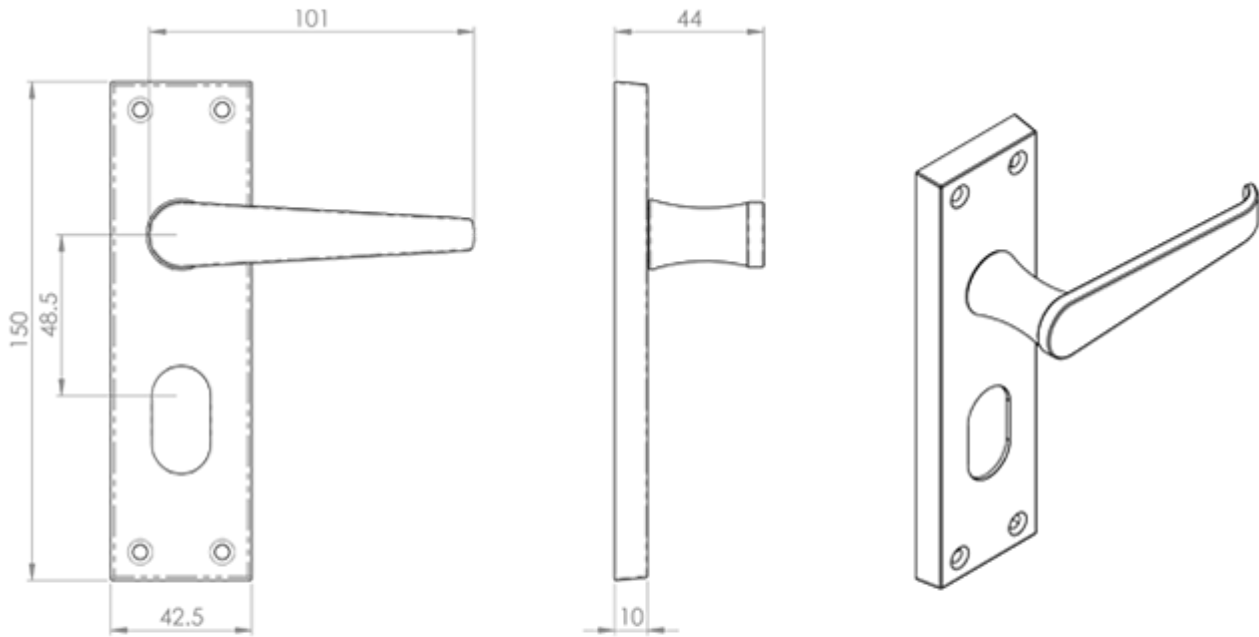

Victorian Lever on Oval Lock Backplate

Product Images

Description

Lever on lock backplate. Oval profile 48.5mm c/c. A traditional Victorian styled handle on a plain rectangular backplate. A straight shaped lever which curves round at the end for easy ergonomic use. The heavy pattern design ensures that it will last for many years despite constant use in busy settings such as offices or restaurants. Comes with a 10 year mechanical guarantee and is Fire door rated.

Technical Details

 CARLISLE BRASS

M30U

This drawing is the property of Carlisle Brass Limited, all design rights reserved

Specification

Additional Information

| | |
|-------------------|--|
| Short Description | Victorian Lever on Oval Lock Backplate |
| SKU | M30U |
| Brands | Carlisle Brass |
| Finishes | Polished Brass |
| Options | Oval Profile |
| Sizes | 150mm x 42.5mm Backplate, 48.5mm Centres |
| Technical | 4,49 |
| Line Drawings | M30U.PDF |
| Unit of Sale | Pair |