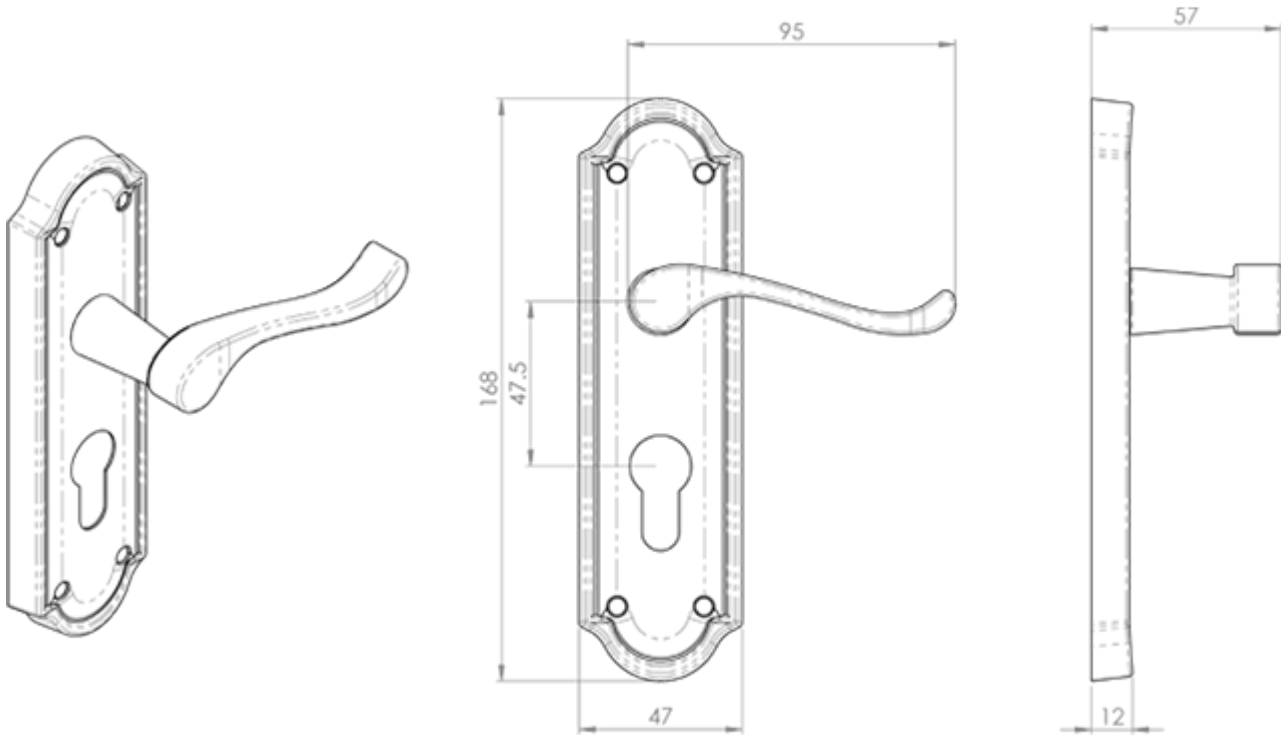

Ashtead Lever on Euro Lock Backplate

Product Images

Description

Lever on lock backplate. Euro profile 47.5mm c/c. A Victorian style upturned handle on a shaped backplate. The back plate has a raised edging feature elevating this above the ordinary to a deluxe standard, elegant and versatile. Comes with a 10 year mechanical guarantee and is Fire door rated.

Technical Details

CARLISLE BRASS

DL17Y

This drawing is the property of Carlisle Brass Limited, all design rights reserved

Specification

Additional Information

Short Description	Ashtead Lever on Euro Lock Backplate
SKU	DL17Y
Brands	Carlisle Brass
Finishes	Polished Brass
Options	Euro Profile
Sizes	168mm x 48mm Backplate, 47.5mm centres
Technical	4,26
Line Drawings	DL17Y.PDF
Unit of Sale	Pair