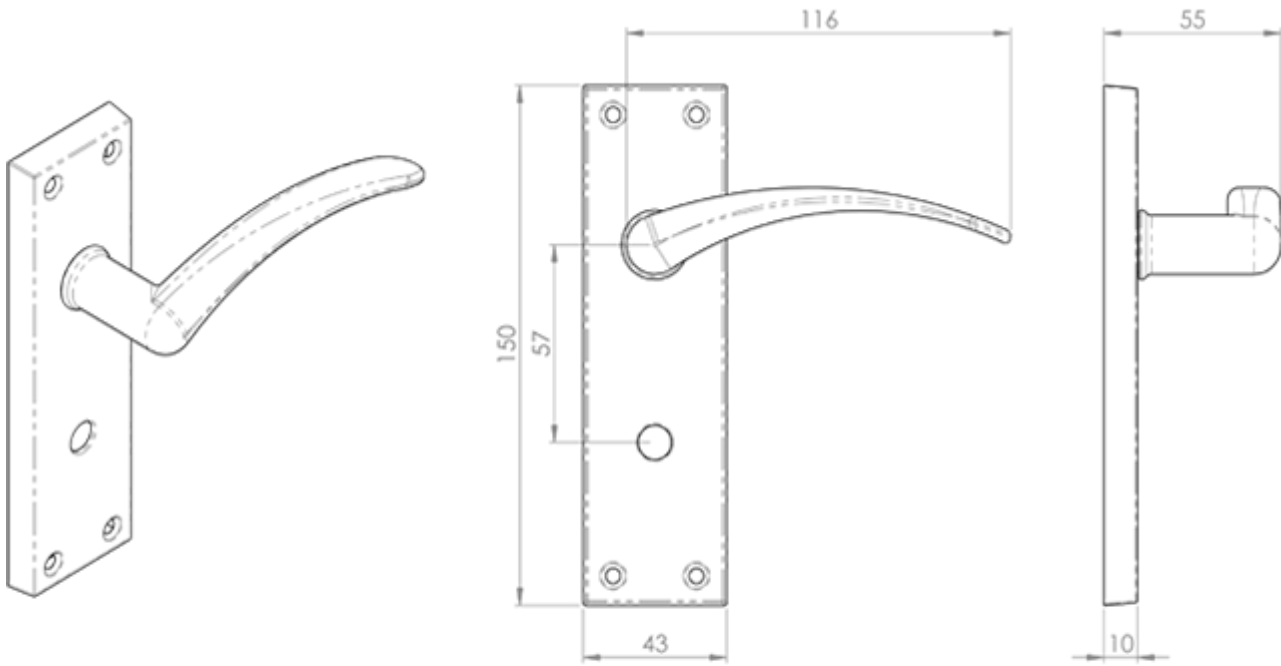

Wing Lever on WC Backplate

Product Images

Description

Lever on bathroom backplate. A slim curved lever on a rectangular backplate. The arched lever handle features a sleek curve, thinning out towards the end for a comfortable and ergonomic grip. The backplate has a square, modern design which nicely compliments and offsets the lever style. A contemporary door handle that features a sophisticated and elegant design. Comes with a 10 year mechanical guarantee and is Fire door rated.

[Click here for care instructions](#)

Technical Details

CARLISLE BRASS

DL64WC

This drawing is the property of Carlisle Brass Limited, all design rights reserved

Specification

Additional Information

Short Description	Wing Lever on WC Bathroom Backplate
SKU	DL64WCSC
Brands	Carlisle Brass
Finishes	Satin Chrome
Options	Bathroom
Sizes	150mm x 42mm Backplate
Technical	4,25
Line Drawings	DL64WC.PDF
Unit of Sale	Pair