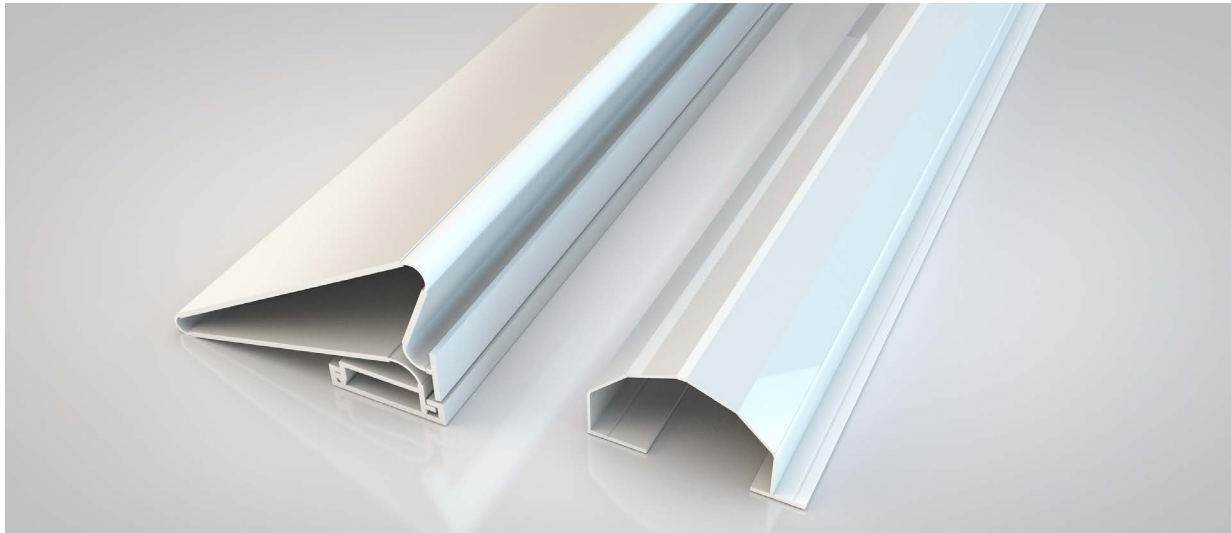

FINGER WIZARD FULL SET

NORSEAL

Application

Surface mounted to the hinge side of timber doorsets

Fixing

Self-adhesive or pinned

Performance

Door opening up to 120 degrees
UL94 - Class V1, suitable for use on fire rated doors
100,000 cycles

Material

PVC

Length (mm)

1950

Colours

Black (**BK**) / Brown (**B**) / White (**W**)

Order codes

FW-FS/ + Colour eg. **FW-FS/BK** (Black)